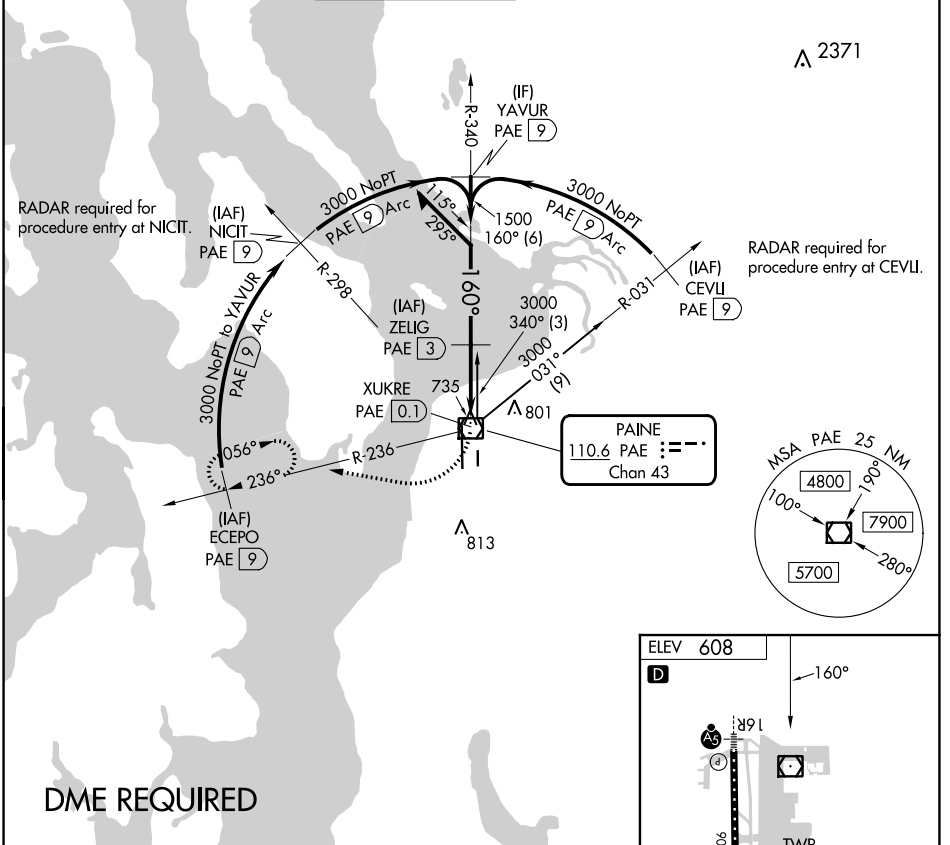

VOR/DME PAE 110.6 Chan 43	APP CRS 160°	Rwy Idg TDZE Apt Elev N/A N/A 608
---	------------------------	--

VOR-A

SEATTLE PAINE FLD INTL (P.A.E)

<p>⚠ Circling Rwy 34R NA at night. DME required.</p>		<p>MISSED APPROACH: Climbing right turn to 2000 on heading 260° and PAE VOR/DME R-236 to ECEPO/PAE 9 DME and hold.</p>			
ATIS 128.65	SEATTLE APP CON 128.5 306.9	PAINE TOWER ★ 132.95 (CTAF) 0 256.7	GND CON 121.8 339.8	CLNC DEL 127.175	UNICOM 122.95

NW-1, 18 APR 2024 to 16 MAY 2024

NW-1, 18 APR 2024 to 16 MAY 2024

CATEGORY	A	B	C	D
ⓐ CIRCLING	1100-1	492 (500-1)	1120-1½ 512 (600-1½)	1160-2 552 (600-2)

TDZ/CL Rwy 16R
HIRL Rwy 16R-34L
REIL Rws 16L and 34R
MIRL Rws 11-29 and 16L-34R