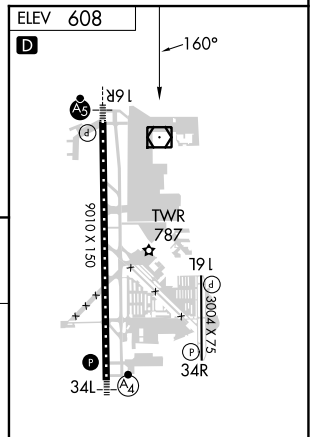

VOR/DME PAE 110.6 Chan 43	APP CRS 160°	Rwy Idg TDZE Apt Elev N/A N/A 608
---	------------------------	--

VOR-A

SEATTLE PAINE FLD INTL (P.A.E)

<p>⚠ Circling Rwy 34R NA at night. DME required.</p>		<p>MISSED APPROACH: Climbing right turn to 2000 on heading 260° and PAE VOR/DME R-236 to ECEPO/PAE 9 DME and hold.</p>			
ATIS 128.65	SEATTLE APP CON 128.5 306.9	PAINE TOWER ★ 132.95 (CTAF) 0 256.7	GND CON 121.8 339.8	CLNC DEL 127.175	UNICOM 122.95

NW-1, 18 APR 2024 to 16 MAY 2024

NW-1, 18 APR 2024 to 16 MAY 2024

CATEGORY	A	B	C	D
ⓐ CIRCLING	1100-1	492 (500-1)	1120-1½ 512 (600-1½)	1160-2 552 (600-2)

TDZ/CL Rwy 16R
HIRL Rwy 16R-34L
REIL Rws 16L and 34R
MIRL Rws 11-29 and 16L-34R