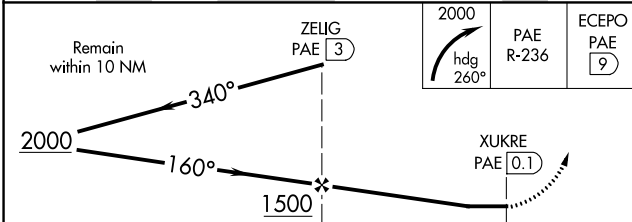

VOR/DME PAE 110.6 Chan 43	APP CRS 160°	Rwy Idg TDZE Apt Elev N/A N/A 608
---	------------------------	--

VOR-A

SEATTLE PAINE FLD INTL (P.A.E)

<p>⚠ Circling Rwy 34R NA at night. DME required.</p>		<p>MISSED APPROACH: Climbing right turn to 2000 on heading 260° and PAE VOR/DME R-236 to ECEPO/PAE 9 DME and hold.</p>			
ATIS 128.65	SEATTLE APP CON 128.5 306.9	PAINE TOWER ★ 132.95 (CTAF) 0 256.7	GND CON 121.8 339.8	CLNC DEL 127.175	UNICOM 122.95

NW-1, 18 APR 2024 to 16 MAY 2024

NW-1, 18 APR 2024 to 16 MAY 2024

CATEGORY	A	B	C	D
ⓐ CIRCLING	1100-1	492 (500-1)	1120-1½ 512 (600-1½)	1160-2 552 (600-2)

TDZ/CL Rwy 16R
HIRL Rwy 16R-34L
REIL Rws 16L and 34R
MIRL Rws 11-29 and 16L-34R