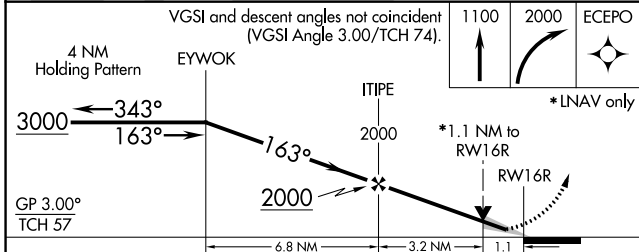

WAAS CH 60911 W16B	APP CRS 163°	Rwy Idg TDZE Apt Elev	9010 570 608
--	------------------------	-----------------------------	---

RNAV (GPS) Y RWY 16R

SEATTLE PAINE FLD INTL (P.A.E.)

▽ For uncompensated Baro-VNAV systems, LNAV/VNAV NA below -5°C (23°F) or above 54°C (130°F). Circling Rwy 34R NA at night. DME/DME RNP-0.3 NA. For inop ALS, increase LNAV/VNAV Cats A/B visibility to RVR 5000.

MISSED APPROACH: Climb to 1100 then climbing right turn to 2000 direct ECEPO and hold.

ATIS 128.65	SEATTLE APP CON 128.5 306.9	PAINE TOWER * 132.95 (CTAF) 0 256.7	GND CON 121.8 339.8	CLNC DEL 127.175	UNICOM 122.95
-----------------------	---------------------------------------	---	-------------------------------	----------------------------	-------------------------

NW-1, 11 JUL 2024 to 08 AUG 2024

NW-1, 11 JUL 2024 to 08 AUG 2024

CATEGORY	A	B	C	D
LPV DA	770/18	200 (200-1/2)		NA
LNAV/VNAV DA	894/30	324 (300-5/8)		NA
LNAV MDA	1000/24	430 (400-1/2)		NA
C CIRCLING	1100-1	492 (500-1)		NA