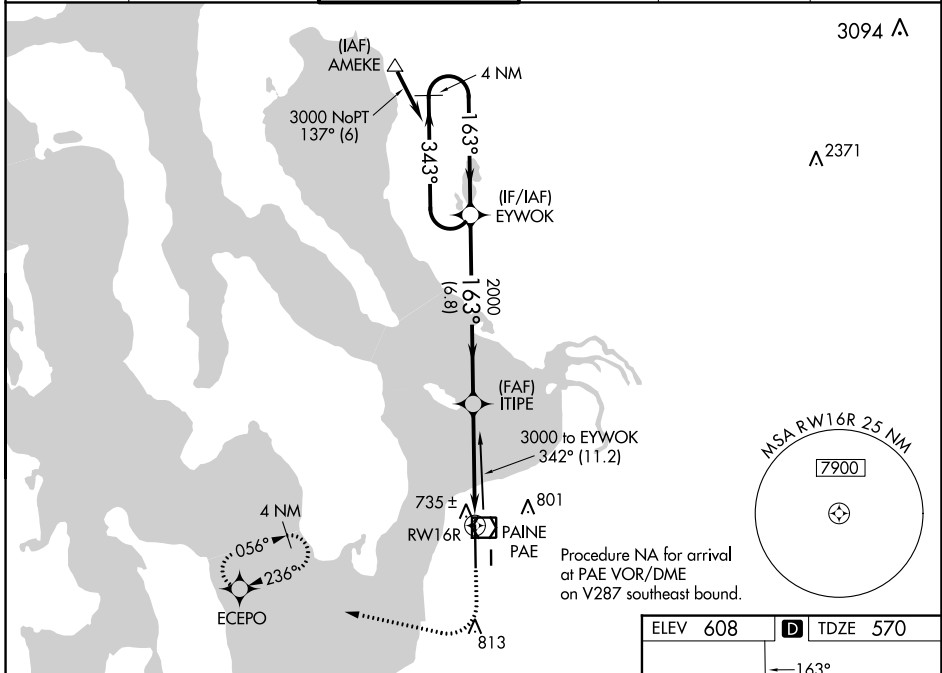

WAAS CH 60911 W16B	APP CRS 163°	Rwy Idg TDZE Apt Elev	9010 570 608
--	------------------------	-----------------------------	---

RNAV (GPS) Y RWY 16R

SEATTLE PAINE FLD INTL (P.A.E.)

▽ For uncompensated Baro-VNAV systems, LNAV/VNAV NA below -5°C (23°F) or above 54°C (130°F). Circling Rwy 34R NA at night. DME/DME RNP-0.3 NA. For inop ALS, increase LNAV/VNAV Cats A/B visibility to RVR 5000.

MISSED APPROACH: Climb to 1100 then climbing right turn to 2000 direct ECEPO and hold.

ATIS 128.65	SEATTLE APP CON 128.5 306.9	PAINE TOWER * 132.95 (CTAF) 0 256.7	GND CON 121.8 339.8	CLNC DEL 127.175	UNICOM 122.95
-----------------------	---------------------------------------	---	-------------------------------	----------------------------	-------------------------

NW-1, 11 JUL 2024 to 08 AUG 2024

NW-1, 11 JUL 2024 to 08 AUG 2024

CATEGORY	A	B	C	D
LPV DA	770/18	200 (200-1/2)		NA
LNAV/VNAV DA	894/30	324 (300-5/8)		NA
LNAV MDA	1000/24	430 (400-1/2)		NA
C CIRCLING	1100-1	492 (500-1)		NA