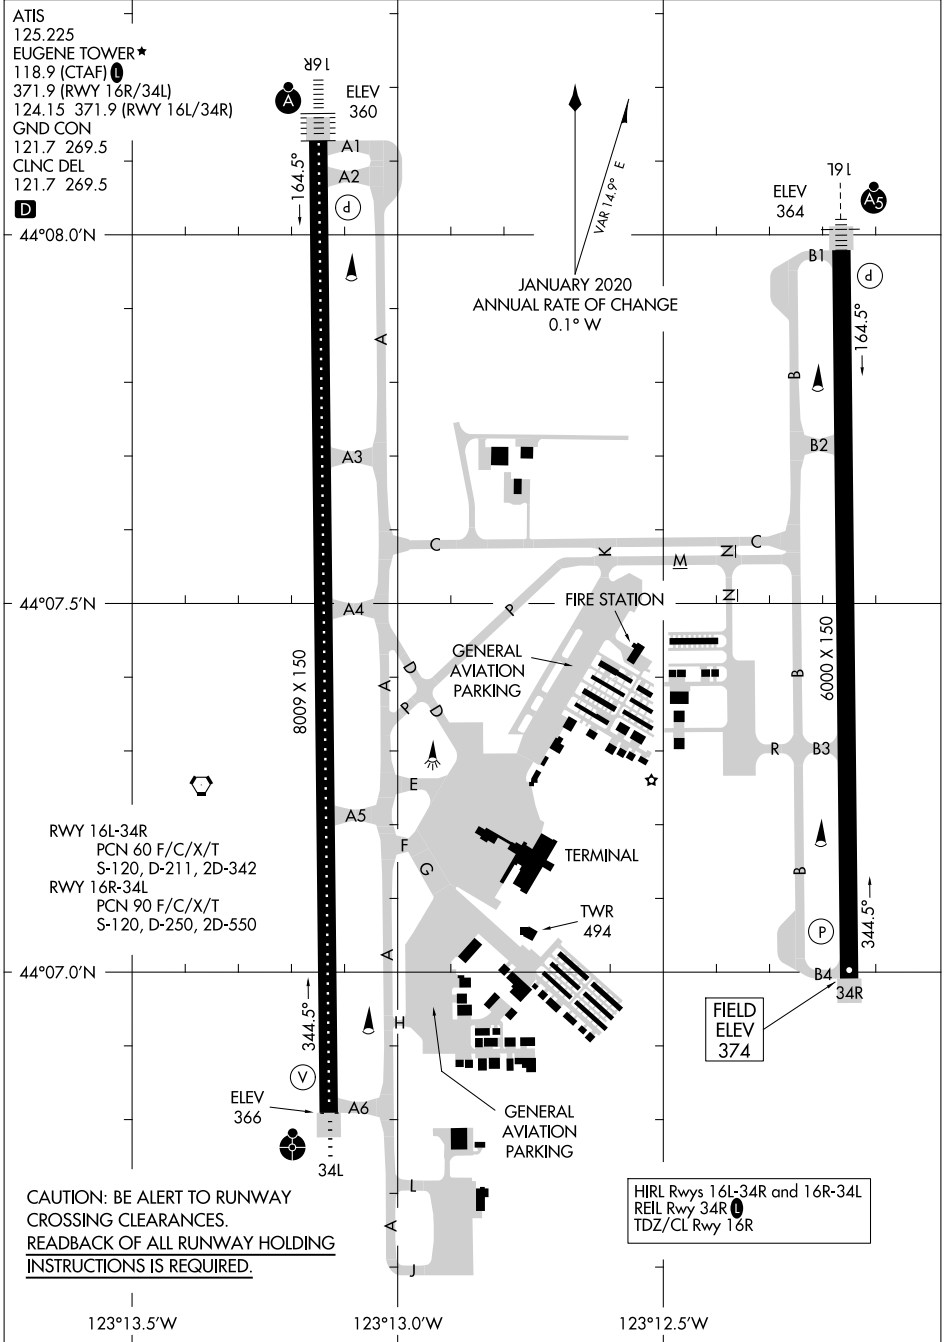

# AIRPORT DIAGRAM

AL-140 (FAA)

MAHLON SWEET FLD (EUG)  
EUGENE, OREGON

ATIS  
 125.225  
 EUGENE TOWER★  
 118.9 (CTAF)  
 371.9 (RWY 16R/34L)  
 124.15 371.9 (RWY 16L/34R)  
 GND CON  
 121.7 269.5  
 CLNC DEL  
 121.7 269.5  
**D**

44°08.0'N

44°07.5'N

44°07.0'N

123°13.5'W

123°13.0'W

123°12.5'W

NW-1, 05 SEP 2024 to 03 OCT 2024

NW-1, 05 SEP 2024 to 03 OCT 2024

CAUTION: BE ALERT TO RUNWAY  
 CROSSING CLEARANCES.  
 READBACK OF ALL RUNWAY HOLDING  
 INSTRUCTIONS IS REQUIRED.

HIRL Rwy 16L-34R and 16R-34L  
 REIL Rwy 34R  
 TDZ/CL Rwy 16R