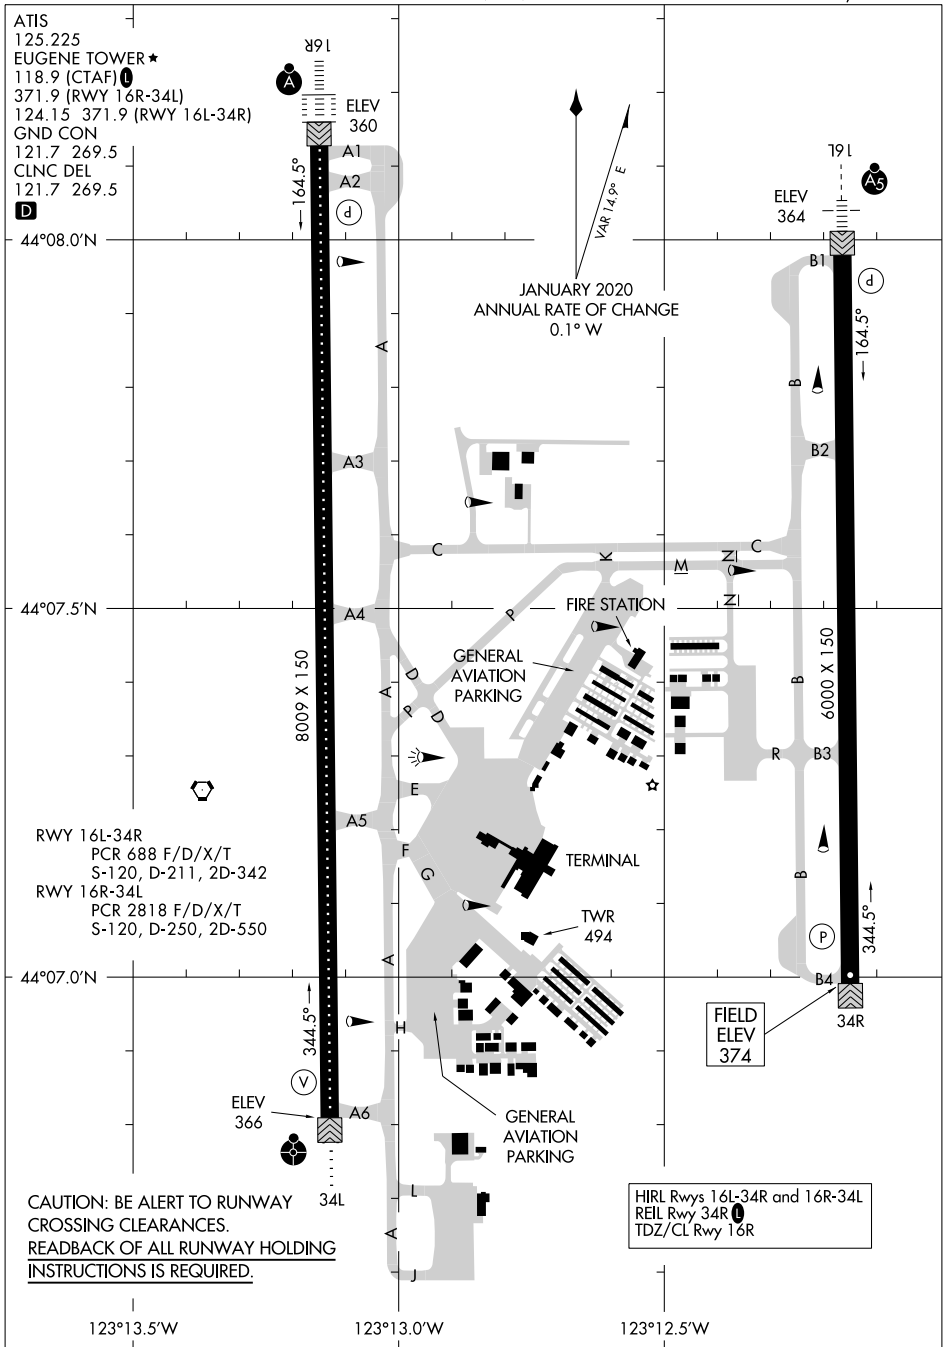

AIRPORT DIAGRAM

AL-140 (FAA)

MAHLON SWEET FLD (EUG)
EUGENE, OREGON

NW-1, 23 JAN 2025 to 20 FEB 2025

NW-1, 23 JAN 2025 to 20 FEB 2025

AIRPORT DIAGRAM

EUGENE, OREGON
MAHLON SWEET FLD (EUG)