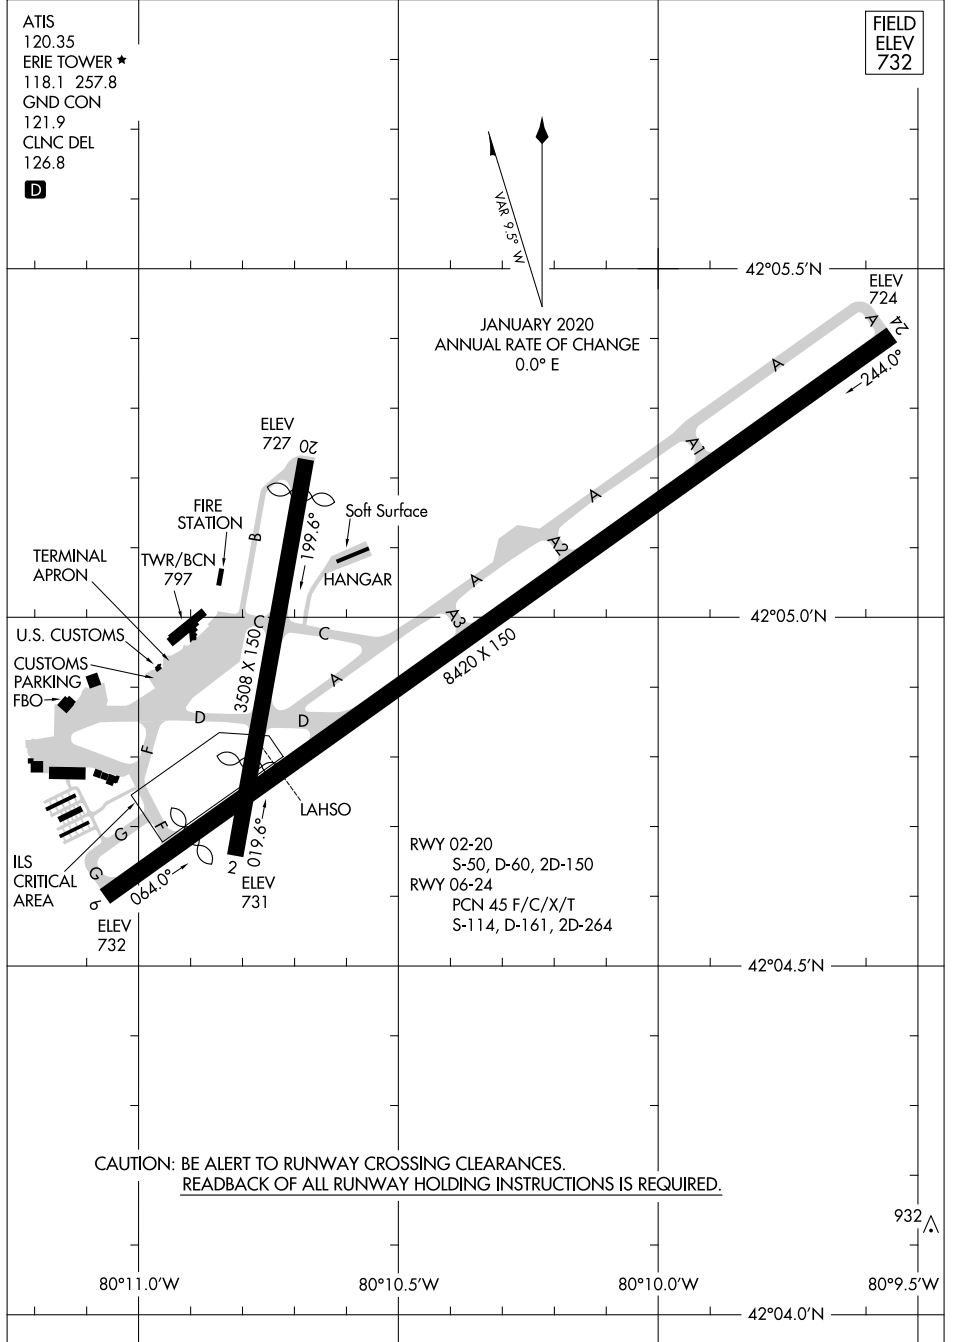

AIRPORT DIAGRAM

AL-139 (FAA)

ERIE INTL/TOM RIDGE FLD (E.R.I)
ERIE, PENNSYLVANIA

NE-4, 31 OCT 2024 to 28 NOV 2024

NE-4, 31 OCT 2024 to 28 NOV 2024

AIRPORT DIAGRAM

ERIE, PENNSYLVANIA
ERIE INTL/TOM RIDGE FLD (E.R.I)