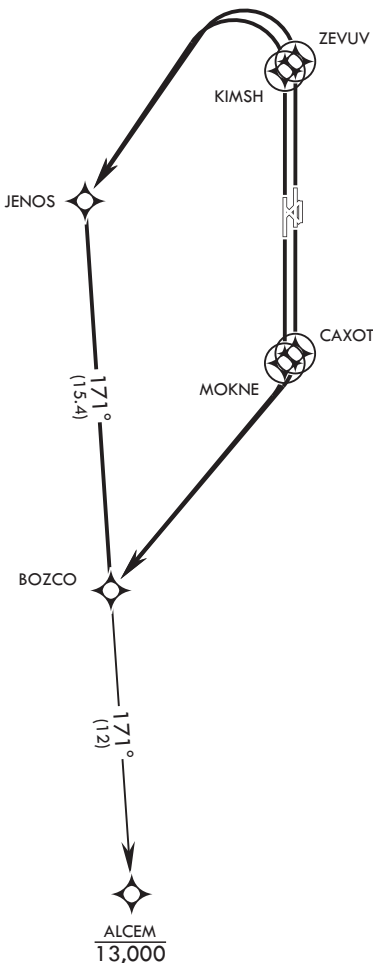

23054

AL-135 (USAF)

VANCE AFB (KEND)

BOZCO ONE DEPARTURE (RNAV)

ENID, OKLAHOMA

RNAV1-GPS

ATIS ★
 115.4 263.15
 CLNC DEL
 225.4
 GND CON
 121.675 289.4
 TOWER ★
 124.05 259.1
 DEP CON
 120.525 306.3

TOP ALTITUDE:
13,000

DEPARTURE ROUTE DESCRIPTION

TAKEOFF RWY 17C: Climb direct CAXOT, then right turn direct BOZCO, thence...

TAKEOFF RWY 17R: Climb direct MOKNE, then right turn direct BOZCO, thence...

TAKEOFF RWY 35C: Climb direct ZEVUV, then left turn direct JENOS, then track 171° to BOZCO, thence...

TAKEOFF RWY 35L: Climb direct KIMSH, then left turn direct JENOS, then track 171° to BOZCO, thence...

ALCEM TRANSITION (BOZCO1.ALCEM): ...from over BOZCO climbing track 171° to cross ALCEM at or below 13,000.