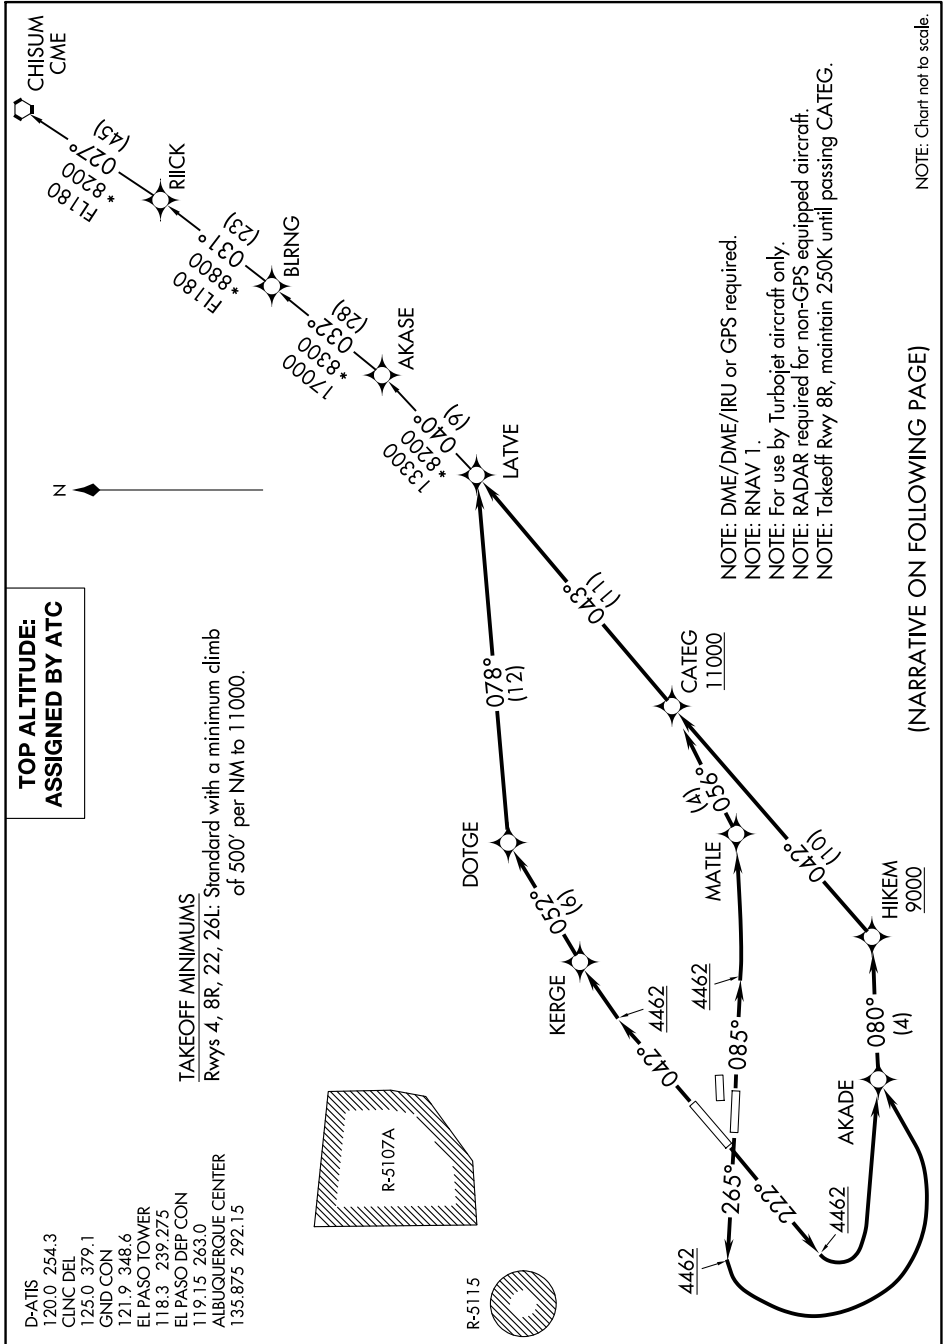

LATVE THREE DEPARTURE (RNAV)

SC-3, 19 MAY 2022 to 16 JUN 2022

**TOP ALTITUDE:
ASSIGNED BY ATC**

D-ATIS 120.0 254.3
 CINCL DEL 125.0 379.1
 GND CON 121.9 348.6
 EL PASO TOWER 118.3 239.275
 EL PASO DEP CON 119.15 263.0
 ALBUQUERQUE CENTER 135.875 292.15

TAKEOFF MINIMUMS
 Rvys 4, 8R, 22, 26L: Standard with a minimum climb
 of 500' per NM to 11000.

NOTE: DME/DME/IRU or GPS required.
 NOTE: RNAV 1.
 NOTE: For use by Turbojet aircraft only.
 NOTE: RADAR required for non-GPS equipped aircraft.
 NOTE: Takeoff Rwy 8R, maintain 250K until passing CATEG.

(NARRATIVE ON FOLLOWING PAGE)

NOTE: Chart not to scale.

SC-3, 19 MAY 2022 to 16 JUN 2022

LATVE THREE DEPARTURE (RNAV)