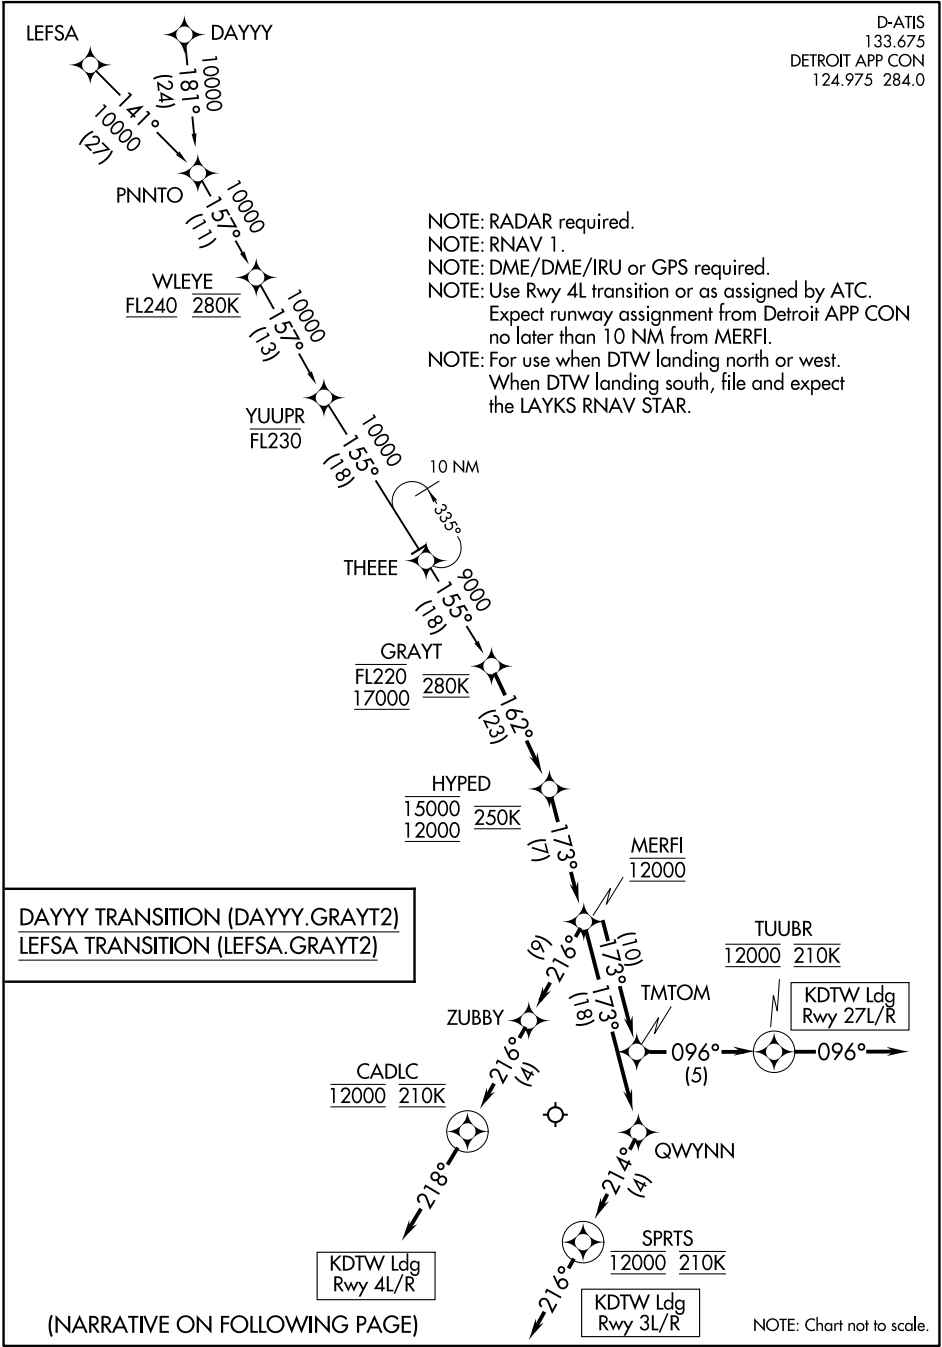

GRAYT TWO ARRIVAL (RNAV)

D-ATIS
133.675
DETROIT APP CON
124.975 284.0

DAYYY TRANSITION (DAYYY.GRAYT2)
LEFSA TRANSITION (LEFSA.GRAYT2)

(NARRATIVE ON FOLLOWING PAGE)

NOTE: Chart not to scale.

EC-1, 31 OCT 2024 to 28 NOV 2024

EC-1, 31 OCT 2024 to 28 NOV 2024