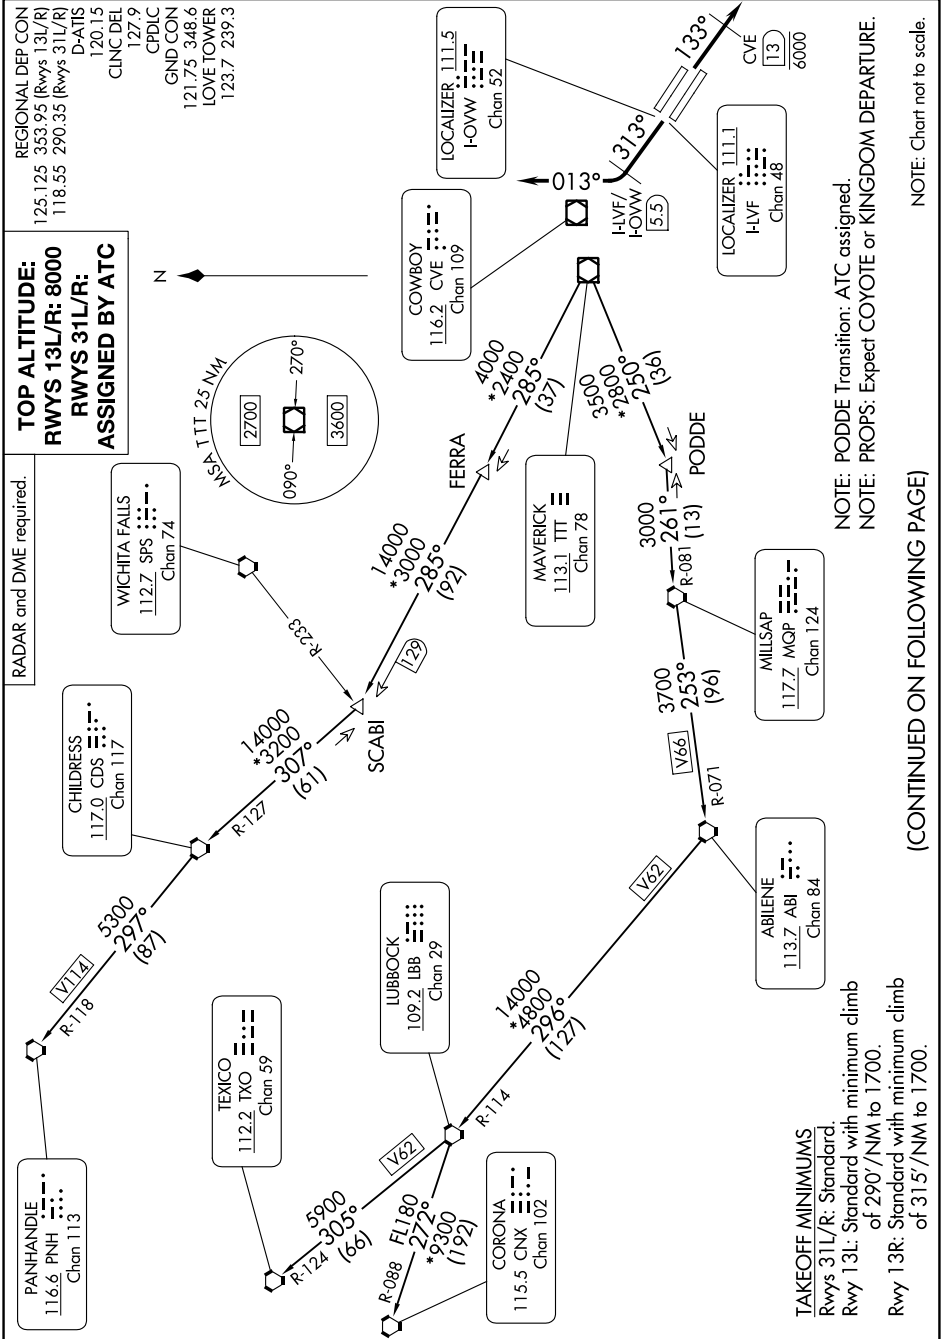

WORTH ONE DEPARTURE

SC-2, 08 AUG 2024 to 05 SEP 2024

WORTH ONE DEPARTURE

(CONTINUED ON FOLLOWING PAGE)

SC-2, 08 AUG 2024 to 05 SEP 2024