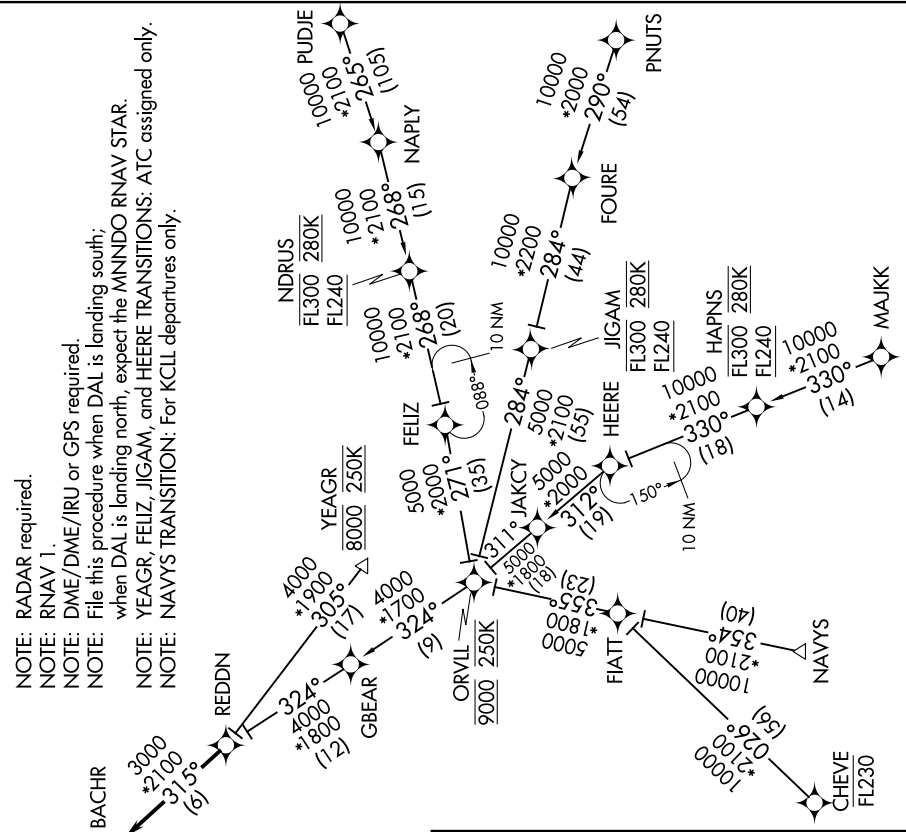

# REDDN FOUR ARRIVAL (RNAV)

SC-2, 08 AUG 2024 to 05 SEP 2024

REGIONAL APP CON  
 125.27 308.4  
 125.025 263.025  
 D-ATIS  
 120.15

- NOTE: RADAR required.
- NOTE: RNAV 1.
- NOTE: DME/DME/IRU or GPS required.
- NOTE: File this procedure when DAL is landing south; when DAL is landing north, expect the MNINDO RNAV STAR.
- NOTE: YEAGR, FELIZ, JIGAM, and HEERE transitions: ATC assigned only.
- NOTE: NAVYS TRANSITION: For KCLL departures only.

### ARRIVAL ROUTE DESCRIPTION

- CHEVE TRANSITION (CHEVE.REDDN4)
- FELIZ TRANSITION (FELIZ.REDDN4)
- HEERE TRANSITION (HEERE.REDDN4)
- JIGAM TRANSITION (JIGAM.REDDN4)
- MAJJK TRANSITION (MAJJK.REDDN4)
- NAVYS TRANSITION (NAVYS.REDDN4)
- PNUITS TRANSITION (PNUITS.REDDN4)
- PUDJIE TRANSITION (PUDJIE.REDDN4)
- YEAGR TRANSITION (YEAGR.REDDN4)

From REDDN on track 31.5° to BACHR, then on track 315°. Expect RADAR vectors to find approach course.

NOTE: Chart not to scale.

SC-2, 08 AUG 2024 to 05 SEP 2024

# REDDN FOUR ARRIVAL (RNAV)

(REDDN.REDDN4) 26MAY16