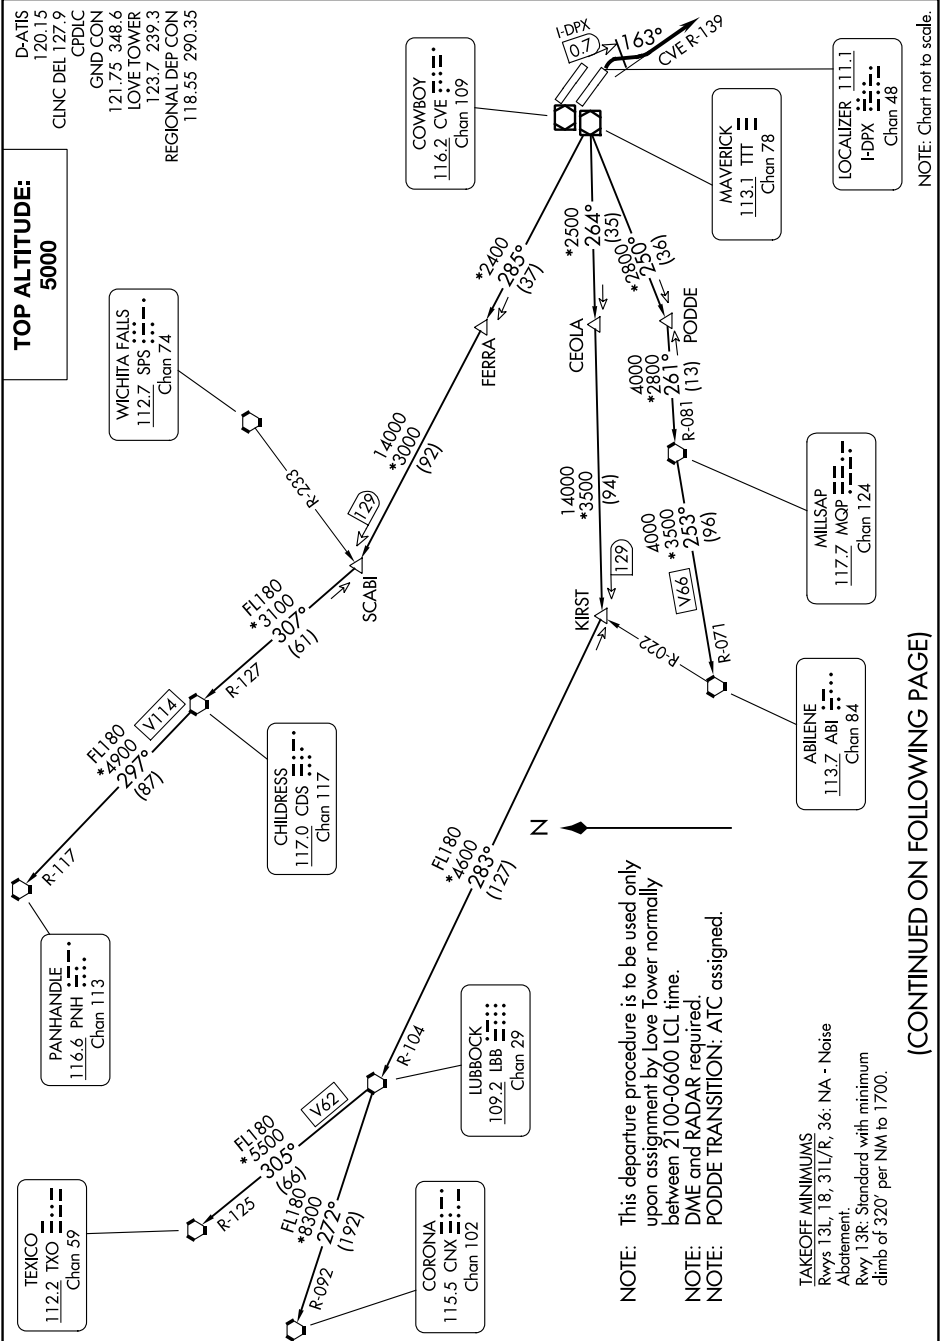

# LOVE SIX DEPARTURE

SC-2, 03 OCT 2024 to 31 OCT 2024

(CONTINUED ON FOLLOWING PAGE)

SC-2, 03 OCT 2024 to 31 OCT 2024

NOTE: Chart not to scale.