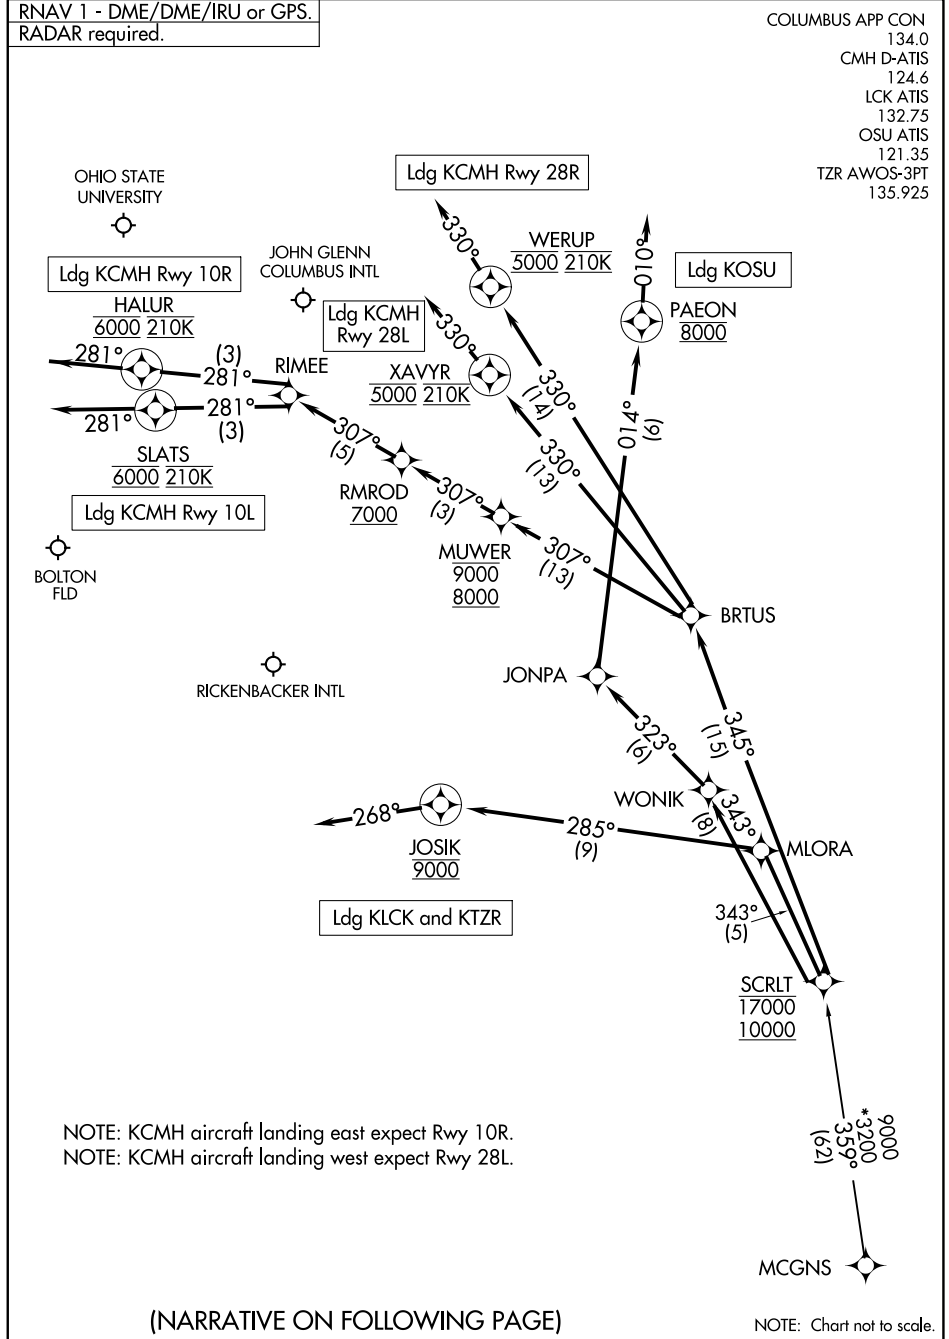

SCRLT ONE ARRIVAL (RNAV)

COLUMBUS, OHIO

RNAV 1 - DME/DME/IRU or GPS.
RADAR required.

COLUMBUS APP CON 134.0
 CMH D-ATIS 124.6
 LCK ATIS 132.75
 OSU ATIS 121.35
 TZR AWOS-3PT 135.925

EC-2, 31 OCT 2024 to 28 NOV 2024

EC-2, 31 OCT 2024 to 28 NOV 2024

(NARRATIVE ON FOLLOWING PAGE)

NOTE: Chart not to scale.

SCRLT ONE ARRIVAL (RNAV)

COLUMBUS, OHIO