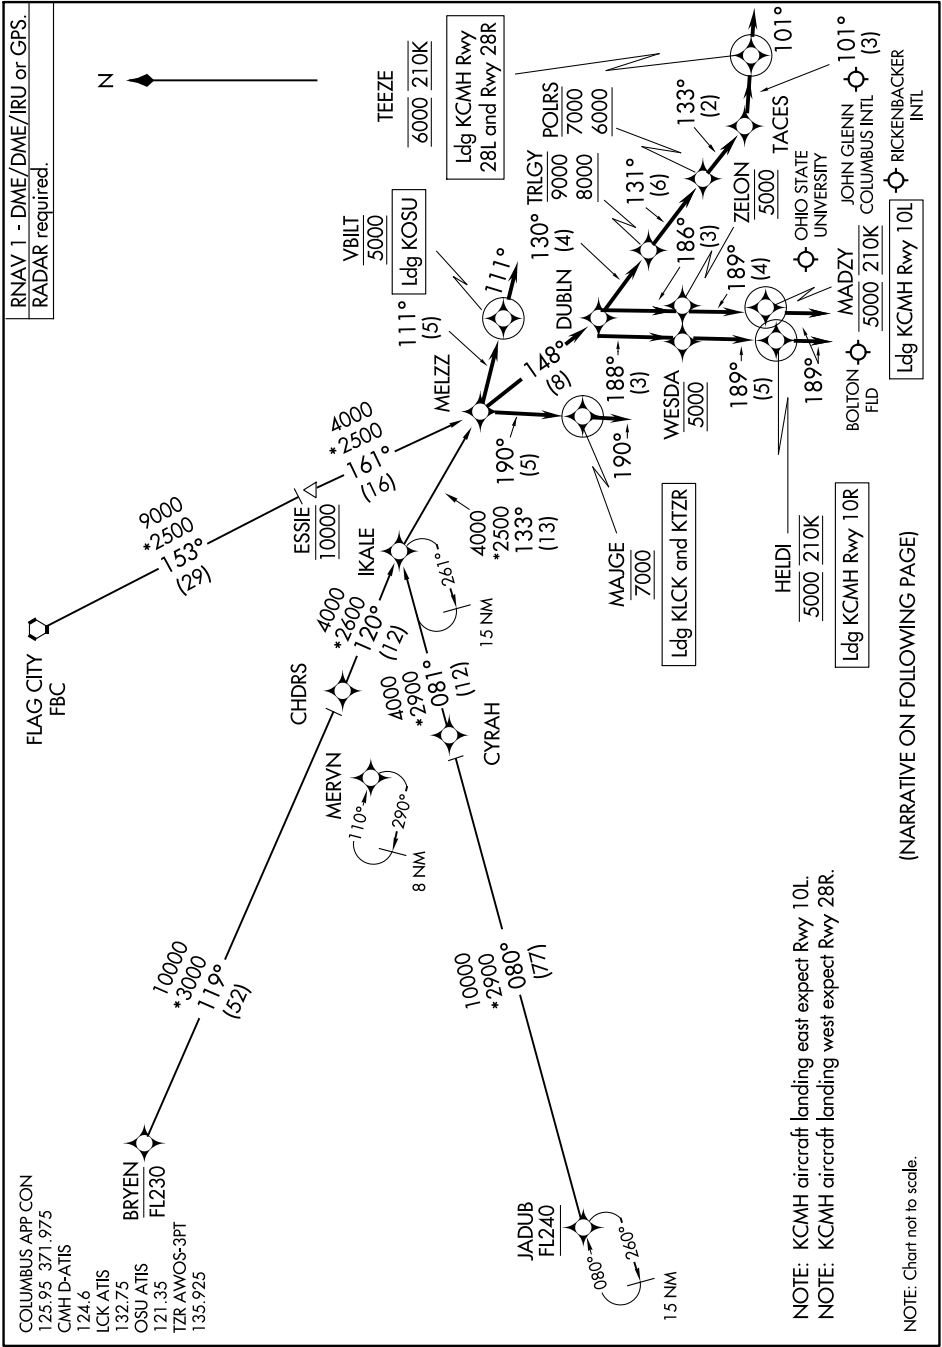

DUBLIN ONE ARRIVAL (RNAV)

COLUMBUS, OHIO

EC-2, 31 OCT 2024 to 28 NOV 2024

DUBLIN ONE ARRIVAL (RNAV)

(MELZZ.DUBLN1) 12AUG21

COLUMBUS, OHIO

NOTE: KCMH aircraft landing east expect Rwy 10L.
NOTE: KCMH aircraft landing west expect Rwy 28R.

(NARRATIVE ON FOLLOWING PAGE)

NOTE: Chart not to scale.

EC-2, 31 OCT 2024 to 28 NOV 2024