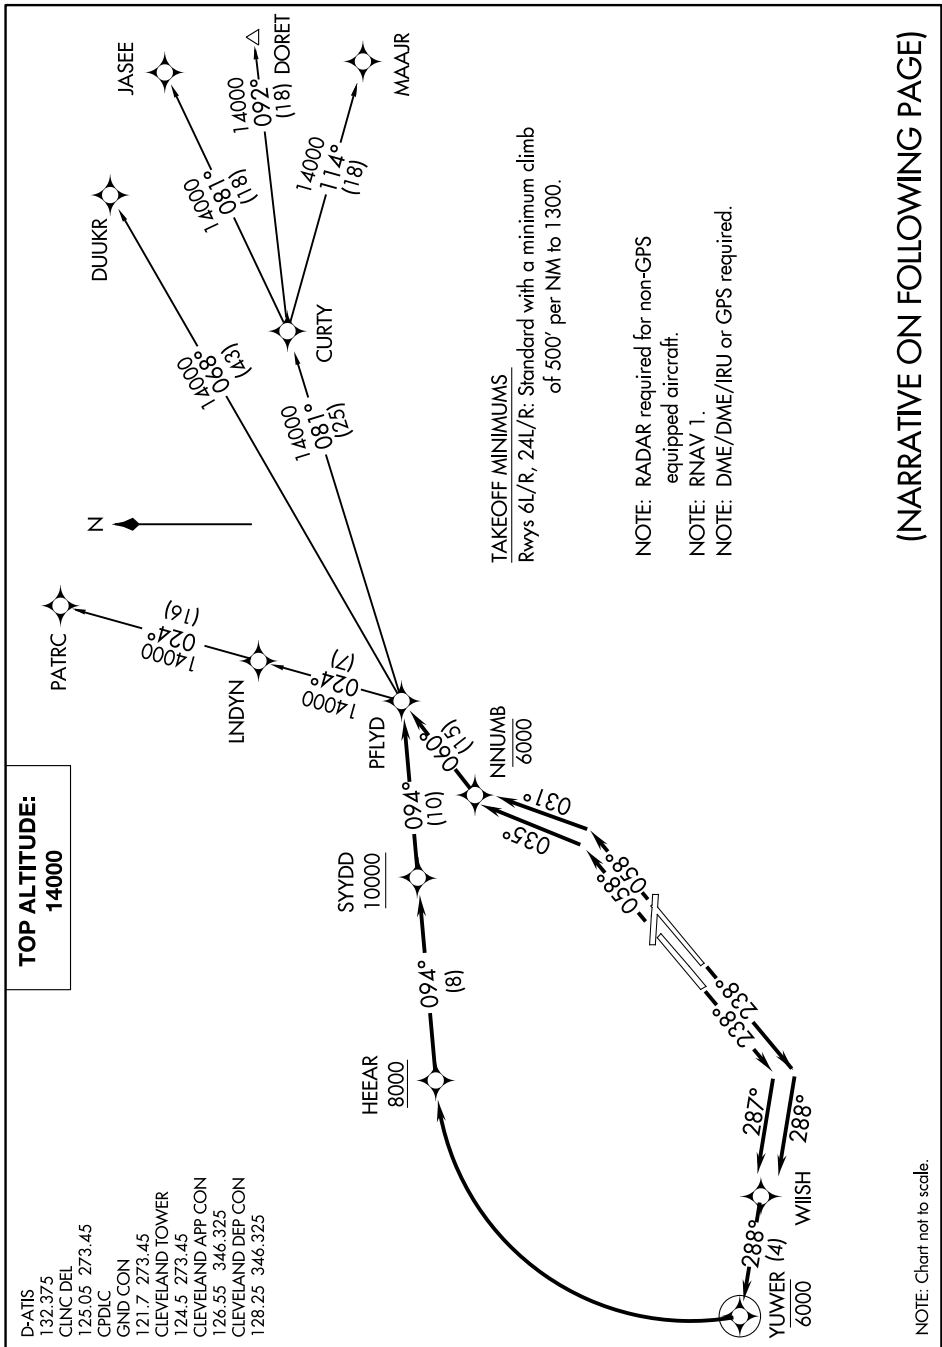

PFLYD ONE DEPARTURE (RNAV)

EC-2, 05 SEP 2024 to 03 OCT 2024

PFLYD ONE DEPARTURE (RNAV)

(PFLYD1.PFLYD) 19JUL18

CLEVELAND, OHIO

CLEVELAND-HOPKINS INTL (CLE)

(NARRATIVE ON FOLLOWING PAGE)

NOTE: Chart not to scale.

EC-2, 05 SEP 2024 to 03 OCT 2024