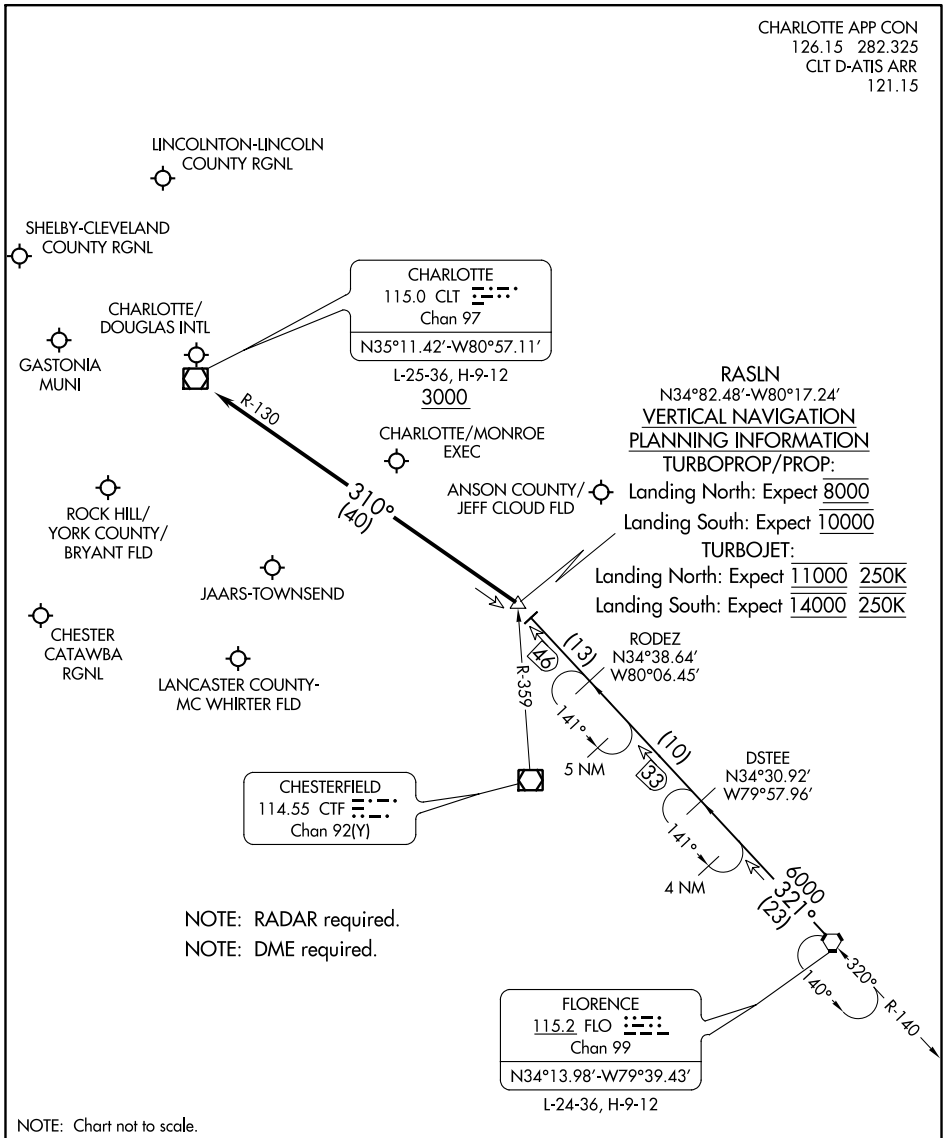

RASLN THREE ARRIVAL

CHARLOTTE, NORTH CAROLINA

CHARLOTTE APP CON
126.15 282.325
CLT D-ATIS ARR
121.15

SE-2, 19 MAY 2022 to 16 JUN 2022

SE-2, 19 MAY 2022 to 16 JUN 2022

ARRIVAL ROUTE DESCRIPTION

FLORENCE TRANSITION (FLO.RASLN3): From over FLO VORTAC on FLO R-321 to RASLN INT. Thence

. . . . from RASLN on CLT R-130 to cross CLT VOR/DME at or above 3000. Expect RADAR vectors to destination airport or final approach course prior to CLT VOR/DME.

RASLN THREE ARRIVAL

(RASLN.RASLN3) 17AUG17

CHARLOTTE, NORTH CAROLINA