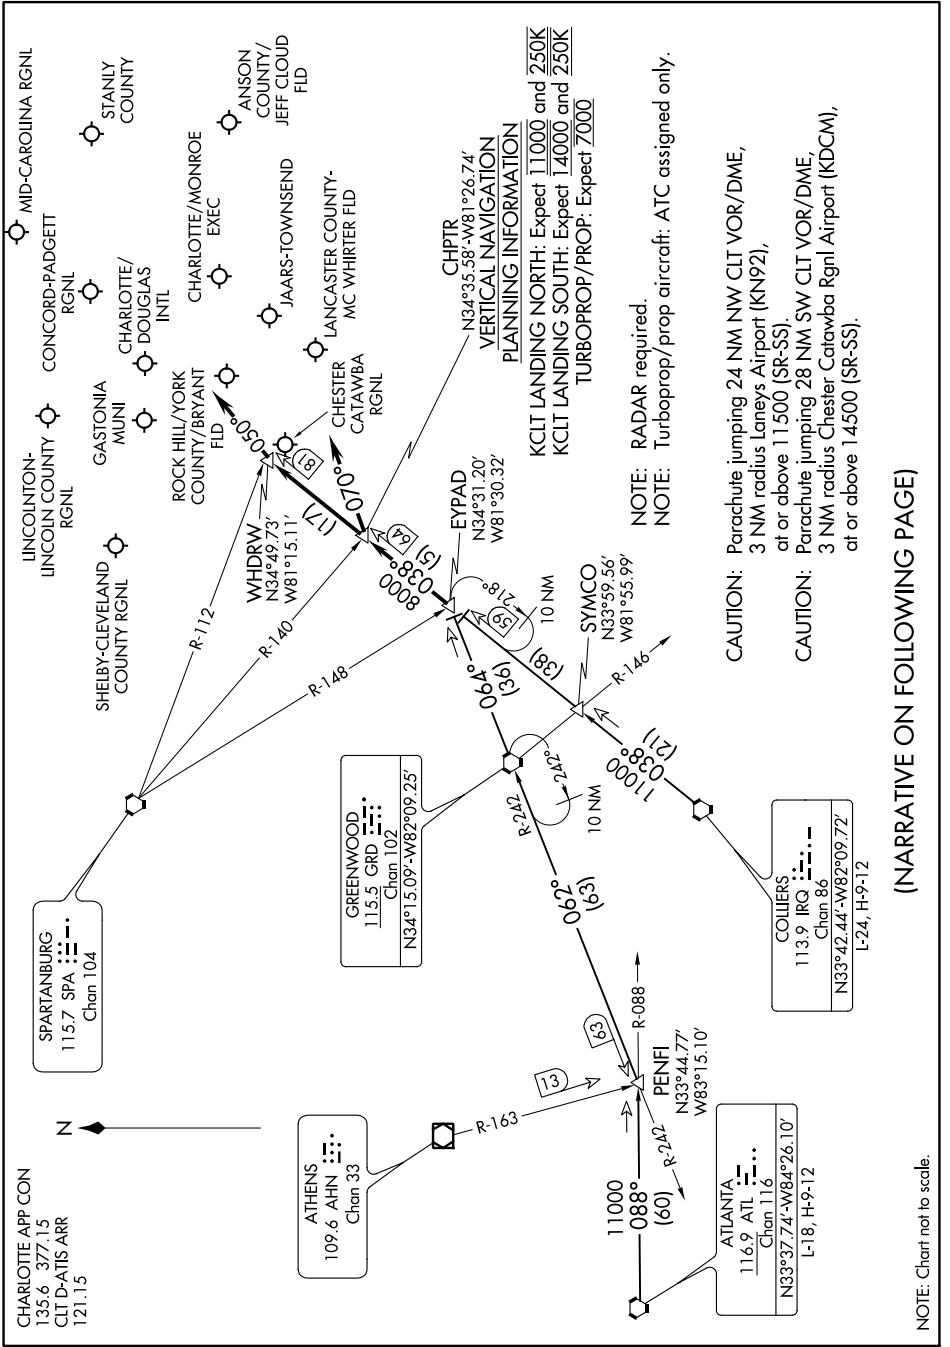

# CHPTR THREE ARRIVAL

CHARLOTTE, NORTH CAROLINA

SE-2, 19 MAY 2022 to 16 JUN 2022

(NARRATIVE ON FOLLOWING PAGE)

NOTE: Chart not to scale.

SE-2, 19 MAY 2022 to 16 JUN 2022

# CHPTR THREE ARRIVAL

CHARLOTTE, NORTH CAROLINA