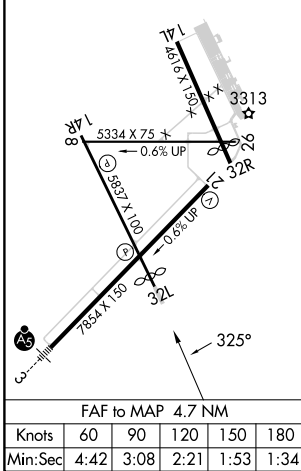

VORTAC CNM 116.3 Chan 110	APP CRS 325°	Rwy Idg TDZE Apt Elev 5452 3268 3295
--	------------------------	--

VOR RWY 32L

CAVERN CITY AIR TRML (CNM)

⚠ When local altimeter setting not received, use Artesia Muni altimeter setting and increase all MDA 120 feet and S-32L Cats C/D visibility to 1/2, Circling Cat C visibility to 2/4.

⚠ MISSED APPROACH: Climbing right turn to 5000 direct CNM VORTAC and hold.

ASOS 118.375	ALBUQUERQUE CENTER 135.875 292.15	UNICOM 123.0 (CTAF) 1
------------------------	---	--

ELEV 3295	TDZE 3268
-----------	-----------

CATEGORY	A	B	C	D
S-32L	3680-1	412 (400-1)	3680-1 1/4	412 (400-1 1/4)
CIRCLING	3700-1 405 (500-1)	3780-1 485 (500-1)	3960-1 1/4 665 (700-1 1/4)	4260-3 965 (1000-3)