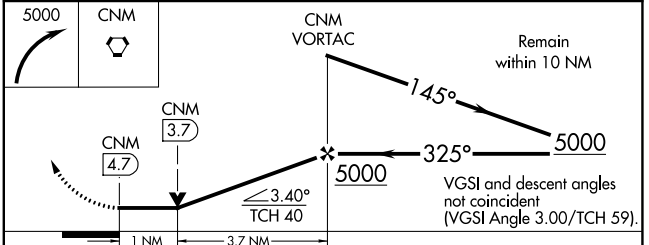

VORTAC CNM 116.3 Chan 110	APP CRS 325°	Rwy Idg TDZE Apt Elev 5452 3268 3295
--	------------------------	--

VOR RWY 32L

CAVERN CITY AIR TRML (CNM)

⚠ When local altimeter setting not received, use Artesia Muni altimeter setting and increase all MDA 120 feet and S-32L Cats C/D visibility to 1/2, Circling Cat C visibility to 2/4.

⚠ MISSED APPROACH: Climbing right turn to 5000 direct CNM VORTAC and hold.

ASOS 118.375	ALBUQUERQUE CENTER 135.875 292.15	UNICOM 123.0 (CTAF) 1
------------------------	---	--

ELEV 3295	TDZE 3268
-----------	-----------

CATEGORY	A	B	C	D
S-32L	3680-1	412 (400-1)	3680-1 1/4	412 (400-1 1/4)
CIRCLING	3700-1 405 (500-1)	3780-1 485 (500-1)	3960-1 1/4 665 (700-1 1/4)	4260-3 965 (1000-3)