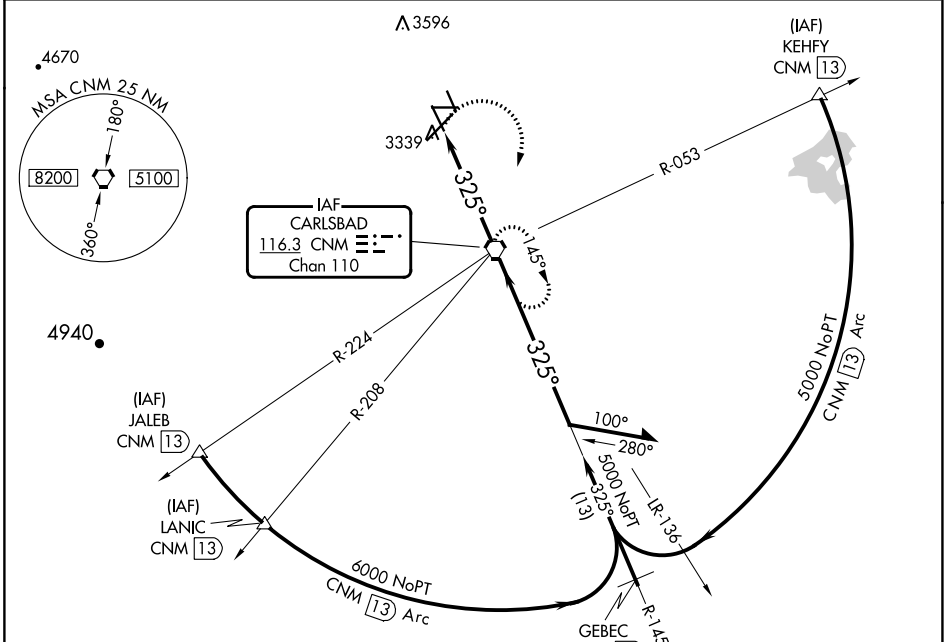

VORTAC CNM 116.3 Chan 110	APP CRS 325°	Rwy Idg TDZE Apt Elev 5452 3268 3295
--	------------------------	--

VOR RWY 32L

CAVERN CITY AIR TRML (CNM)

⚠ When local altimeter setting not received, use Artesia Muni altimeter setting and increase all MDA 120 feet and S-32L Cats C/D visibility to 1/2, Circling Cat C visibility to 2/4.

⚠ MISSED APPROACH: Climbing right turn to 5000 direct CNM VORTAC and hold.

ASOS 118.375	ALBUQUERQUE CENTER 135.875 292.15	UNICOM 123.0 (CTAF) 1
------------------------	---	--

ELEV 3295	TDZE 3268
-----------	-----------

CATEGORY	A	B	C	D
S-32L	3680-1	412 (400-1)	3680-1 1/4	412 (400-1 1/4)
CIRCLING	3700-1 405 (500-1)	3780-1 485 (500-1)	3960-1 1/4 665 (700-1 1/4)	4260-3 965 (1000-3)