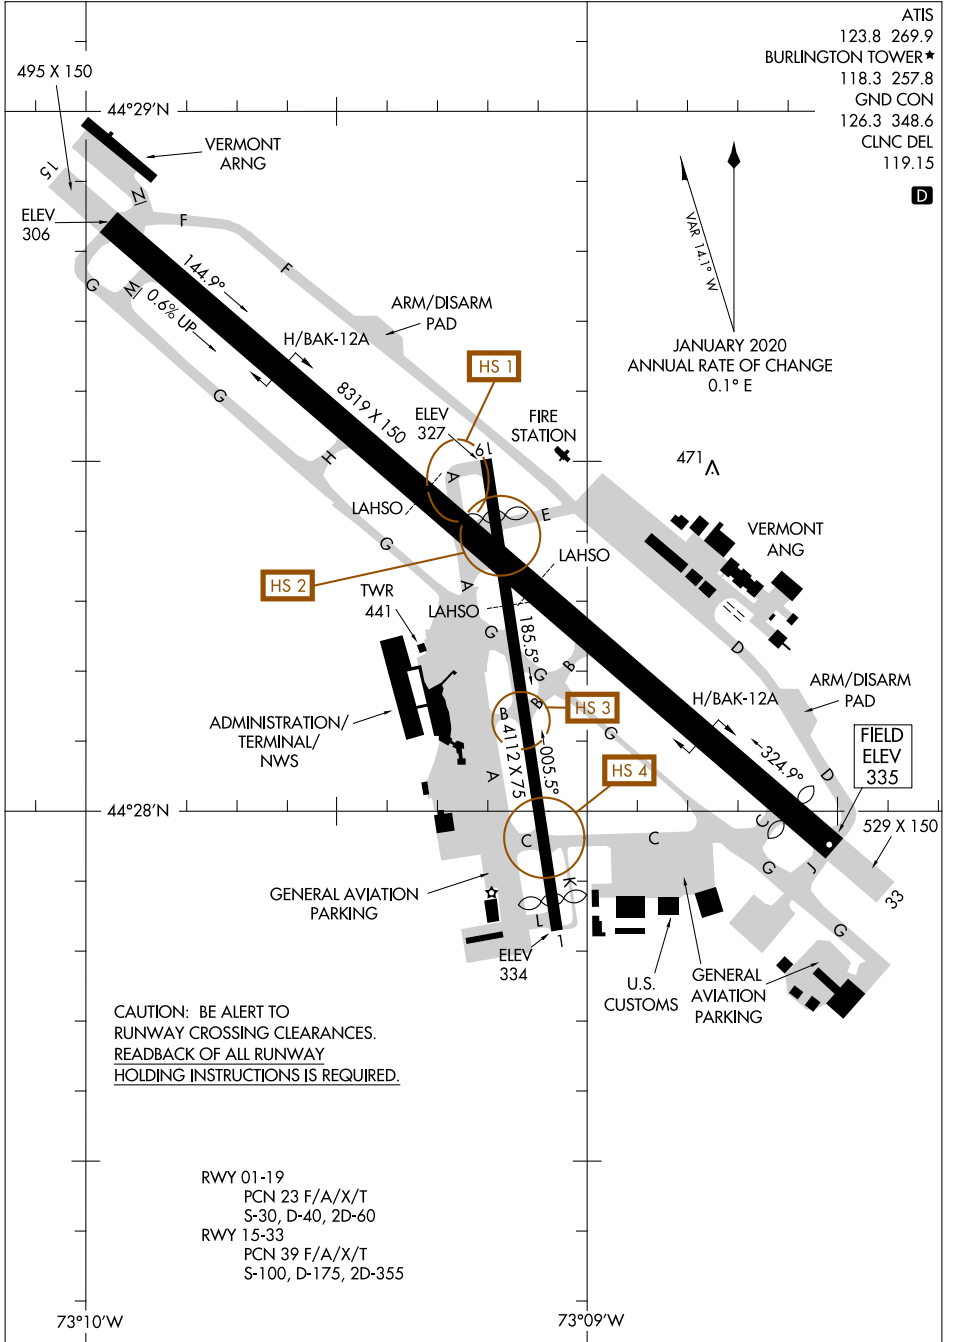

23278

AIRPORT DIAGRAM

PATRICK LEAHY BURLINGTON INTL (BT'V)

AL-70 (FAA)

BURLINGTON, VERMONT

ATIS
123.8 269.9
BURLINGTON TOWER★
118.3 257.8
GND CON
126.3 348.6
CLNC DEL
119.15

VAR 1.1° W
JANUARY 2020
ANNUAL RATE OF CHANGE
0.1° E

NE-1, 31 OCT 2024 to 28 NOV 2024

NE-1, 31 OCT 2024 to 28 NOV 2024

AIRPORT DIAGRAM

23278

BURLINGTON, VERMONT

PATRICK LEAHY BURLINGTON INTL (BT'V)