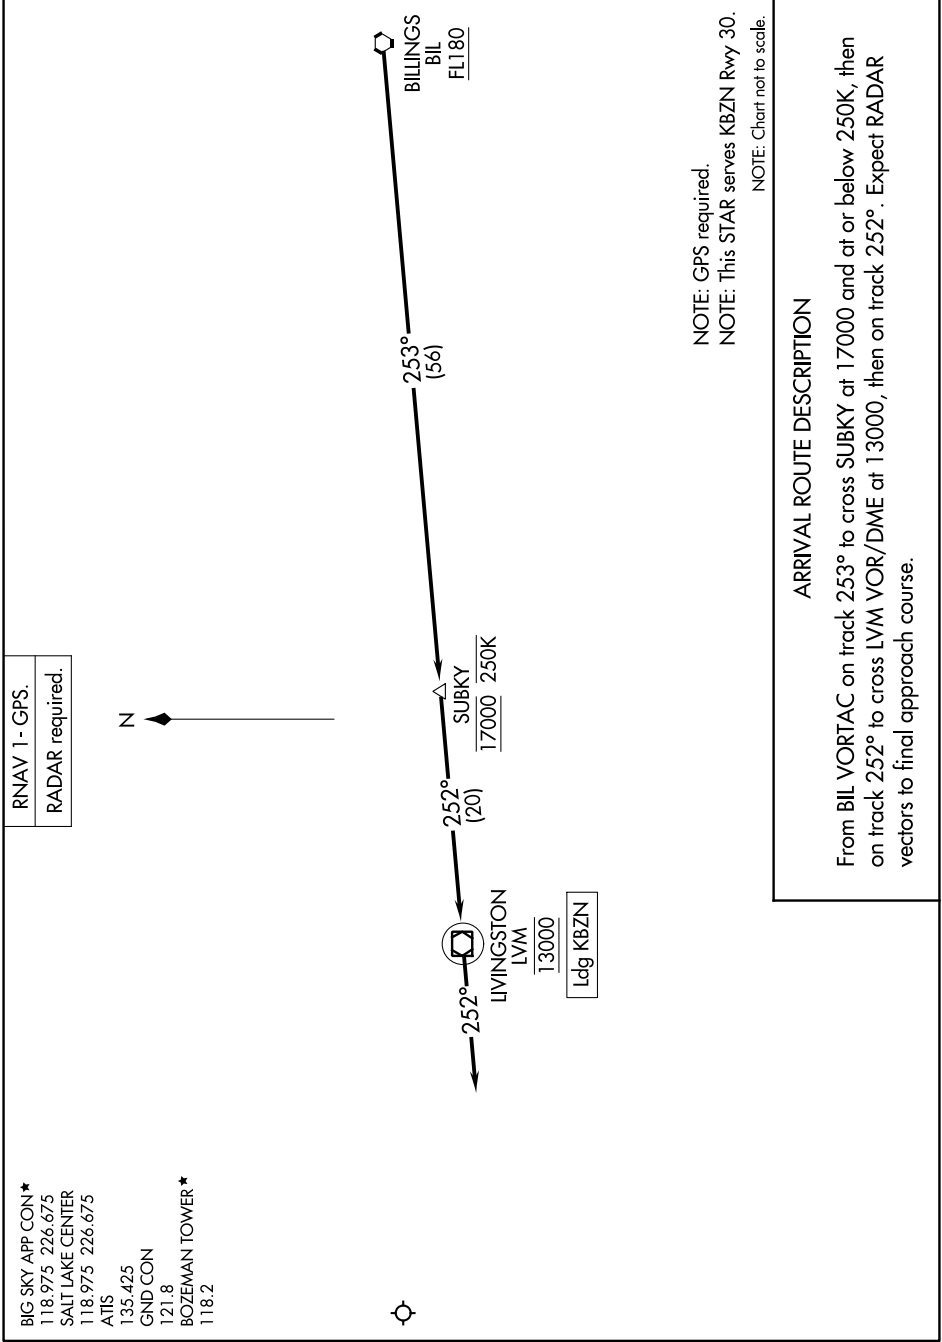

# SUBKY ONE ARRIVAL (RNAV)

AL-59 (FAA)

BOZEMAN YELLOWSTONE INTL (BZN)

BOZEMAN, MONTANA

NW-1, 31 OCT 2024 to 28 NOV 2024

BIG SKY APP CON ★  
118.975 226.675  
SALT LAKE CENTER  
118.975 226.675  
ATIS  
135.425  
GND CON  
121.8  
BOZEMAN TOWER ★  
118.2

# SUBKY ONE ARRIVAL (RNAV)

NW-1, 31 OCT 2024 to 28 NOV 2024