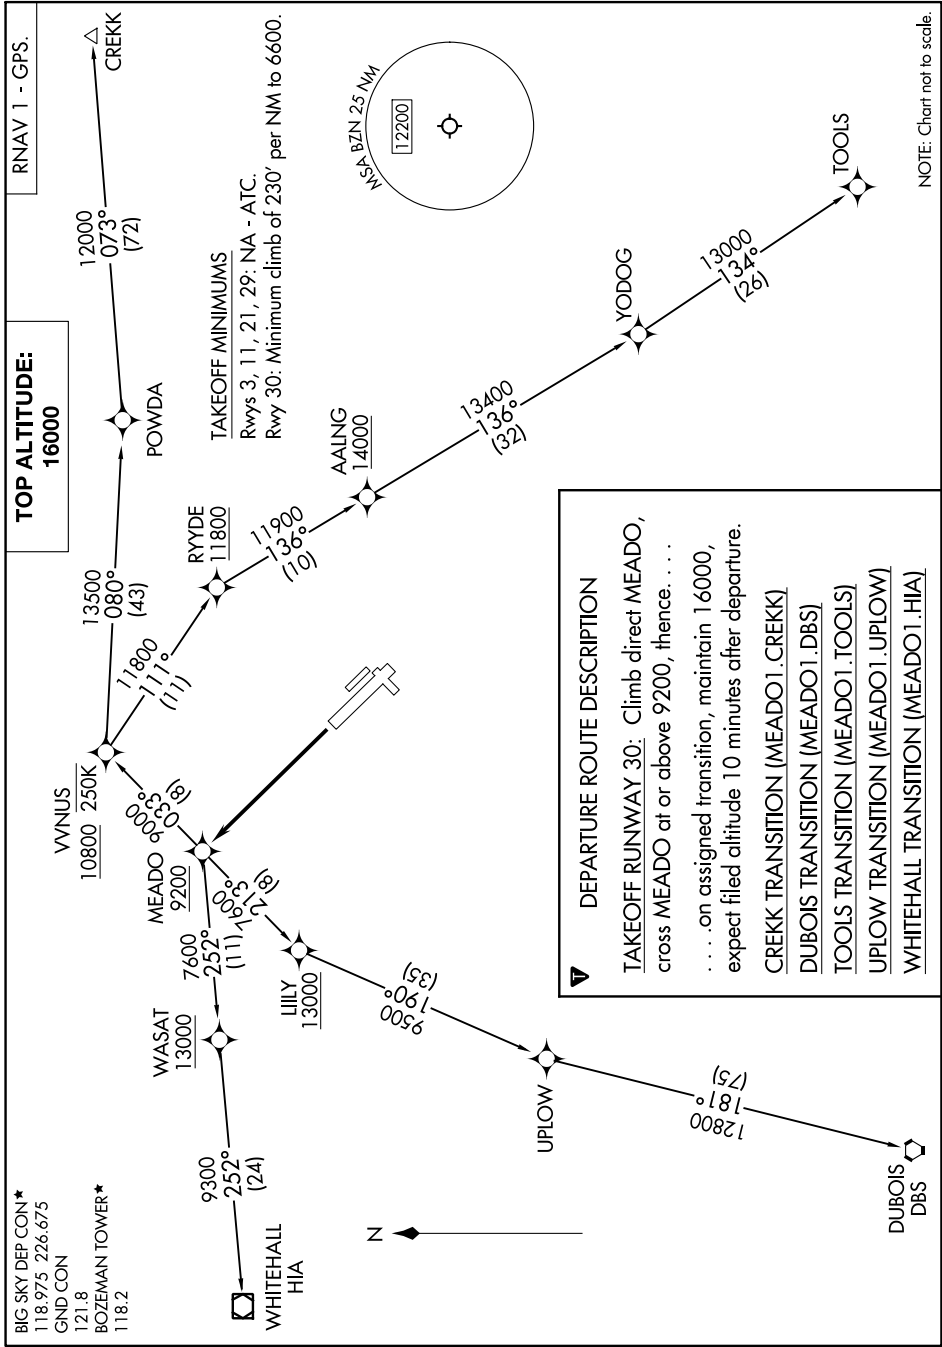

(MEADO1.MEADO) 24193

MEADO ONE DEPARTURE (RNAV)

AL-59 (FAA)

BOZEMAN YELLOWSTONE INTL (BZN)

BOZEMAN, MONTANA

NW-1, 31 OCT 2024 to 28 NOV 2024

MEADO ONE DEPARTURE (RNAV)

(MEADO1.MEADO) 11JUL24

BOZEMAN, MONTANA

BOZEMAN YELLOWSTONE INTL (BZN)

NW-1, 31 OCT 2024 to 28 NOV 2024