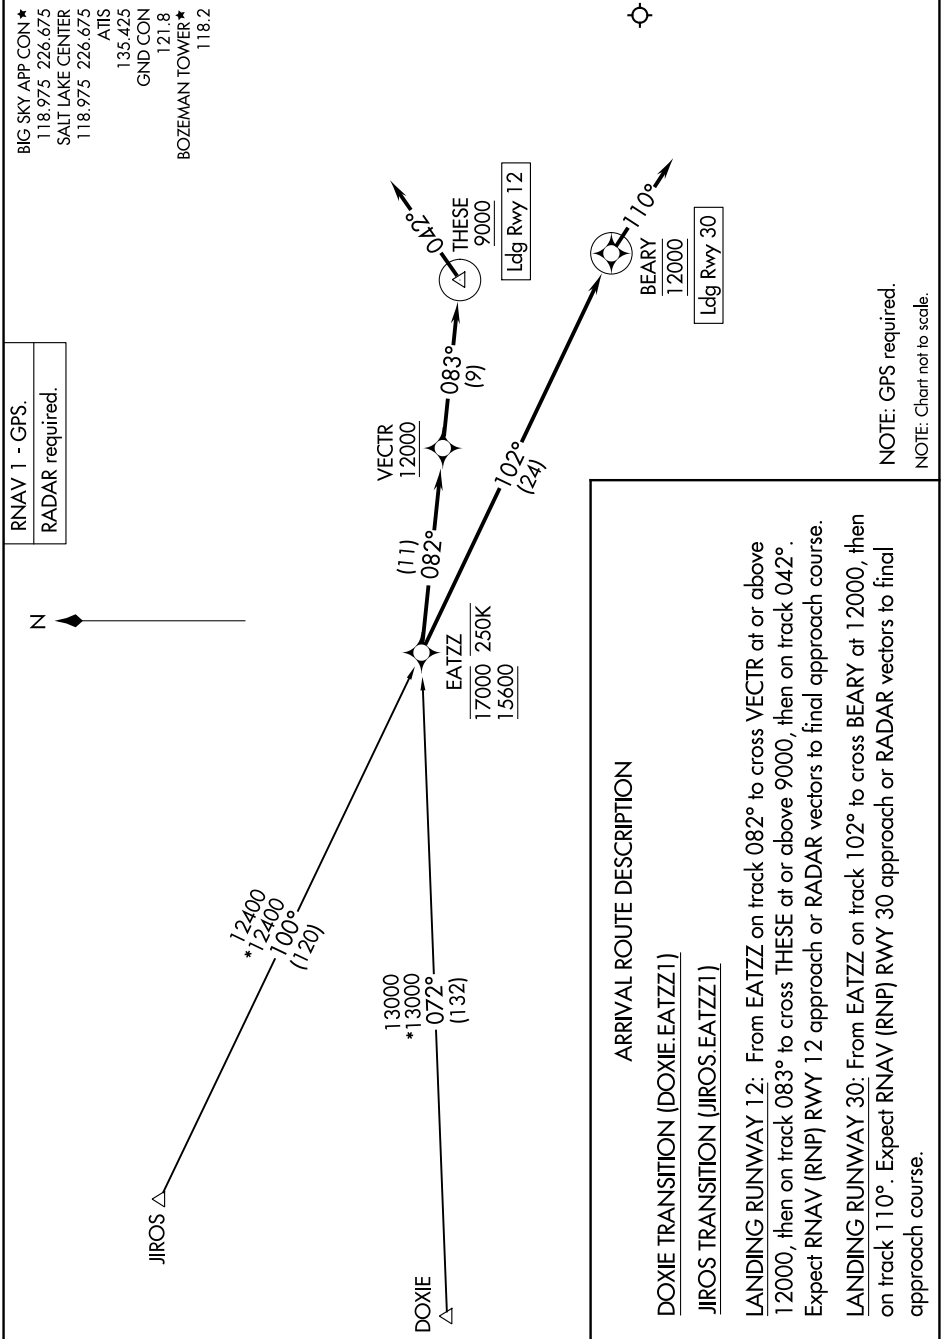

(EATZZ.EATZZ1) 24193

# EATZZ ONE ARRIVAL (RNAV)

BOZEMAN YELLOWSTONE INTL (BZN)

AL-59 (FAA)

BOZEMAN, MONTANA

NW-1, 31 OCT 2024 to 28 NOV 2024

BIG SKY APP CON ★  
118.975 226.675  
SALT LAKE CENTER  
118.975 226.675

AIIS  
135.425  
GND CON  
121.8

BOZEMAN TOWER ★  
118.2

RNAV 1 - GPS.  
RADAR required.

NOTE: GPS required.  
NOTE: Chart not to scale.