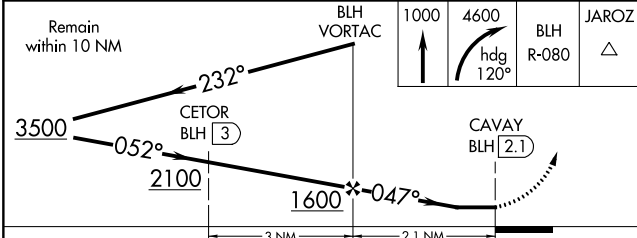

VORTAC BLH 117.4 Chan 121	APP CRS 047°	Rwy Idg TDZE Apt Elev	N/A N/A 397
---	------------------------	-----------------------------	--

VOR/DME-A

BLYTHE (BLH)

⚠ MISSED APPROACH: Climb to 1000, then climbing right turn to 4600 via heading 120° and BLH R-080 outbound to JAROZ/15 DME and hold.

ASOS 120.175	LOS ANGELES CENTER 128.15 285.6	UNICOM 122.8 (CTAF) 📻
------------------------	---	--

SW-3, 31 OCT 2024 to 28 NOV 2024

SW-3, 31 OCT 2024 to 28 NOV 2024

ELEV 397

CATEGORY	A	B	C	D
CIRCLING	840-1 443 (500-1)	860-1 463 (500-1)	960-1½ 563 (600-1½)	1260-2¾ 863 (900-2¾)