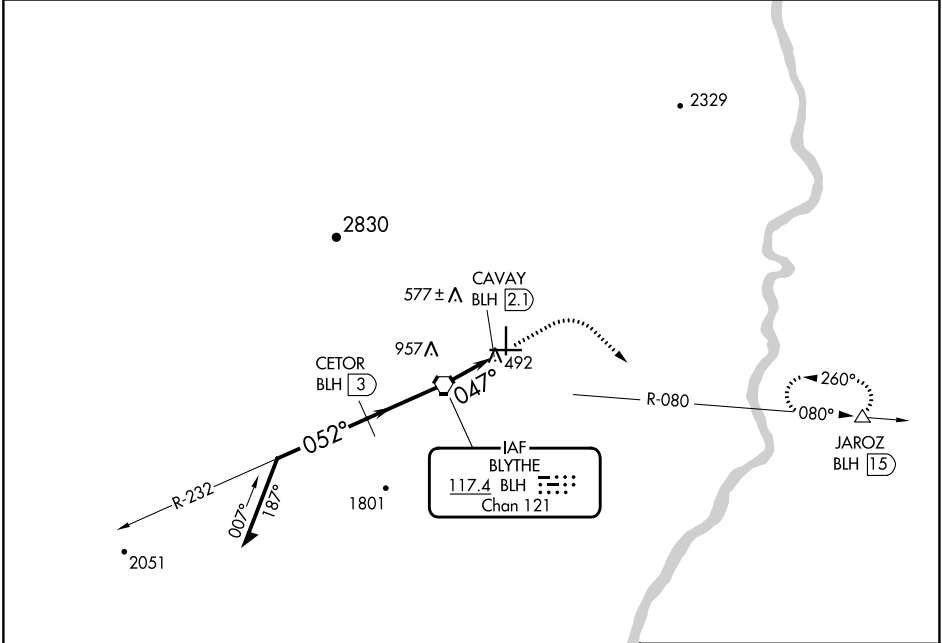

VORTAC BLH 117.4 Chan 121	APP CRS 047°	Rwy Idg TDZE Apt Elev	N/A N/A 397
---	------------------------	-----------------------------	--

VOR/DME-A

BLYTHE (BLH)

⚠ MISSED APPROACH: Climb to 1000, then climbing right turn to 4600 via heading 120° and BLH R-080 outbound to JAROZ/15 DME and hold.

ASOS 120.175	LOS ANGELES CENTER 128.15 285.6	UNICOM 122.8 (CTAF) 📻
------------------------	---	--

SW-3, 31 OCT 2024 to 28 NOV 2024

SW-3, 31 OCT 2024 to 28 NOV 2024

ELEV 397

CATEGORY	A	B	C	D
CIRCLING	840-1 443 (500-1)	860-1 463 (500-1)	960-1½ 563 (600-1½)	1260-2¾ 863 (900-2¾)

MIRL Rwy 8-26 and 17-35 **📻**