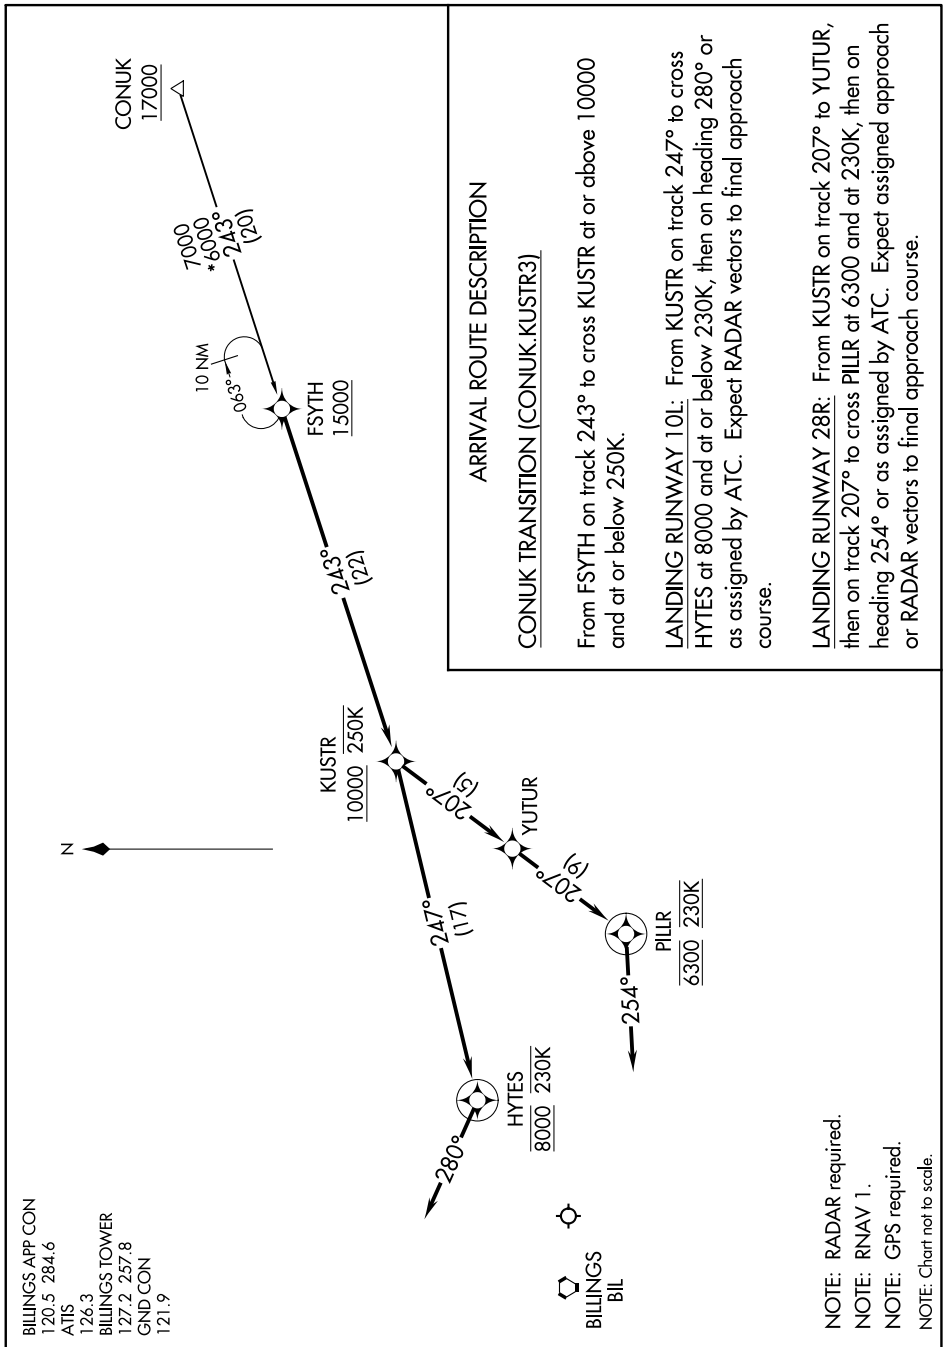

NW-1, 11 JUL 2024 to 08 AUG 2024

BILLINGS APP CON  
120.5 284.6  
ATIS  
126.3  
BILLINGS TOWER  
127.2 257.8  
GND CON  
121.9

BILLINGS  
BIL

NOTE: RADAR required.  
NOTE: RNAV 1.  
NOTE: GPS required.  
NOTE: Chart not to scale.

NW-1, 11 JUL 2024 to 08 AUG 2024