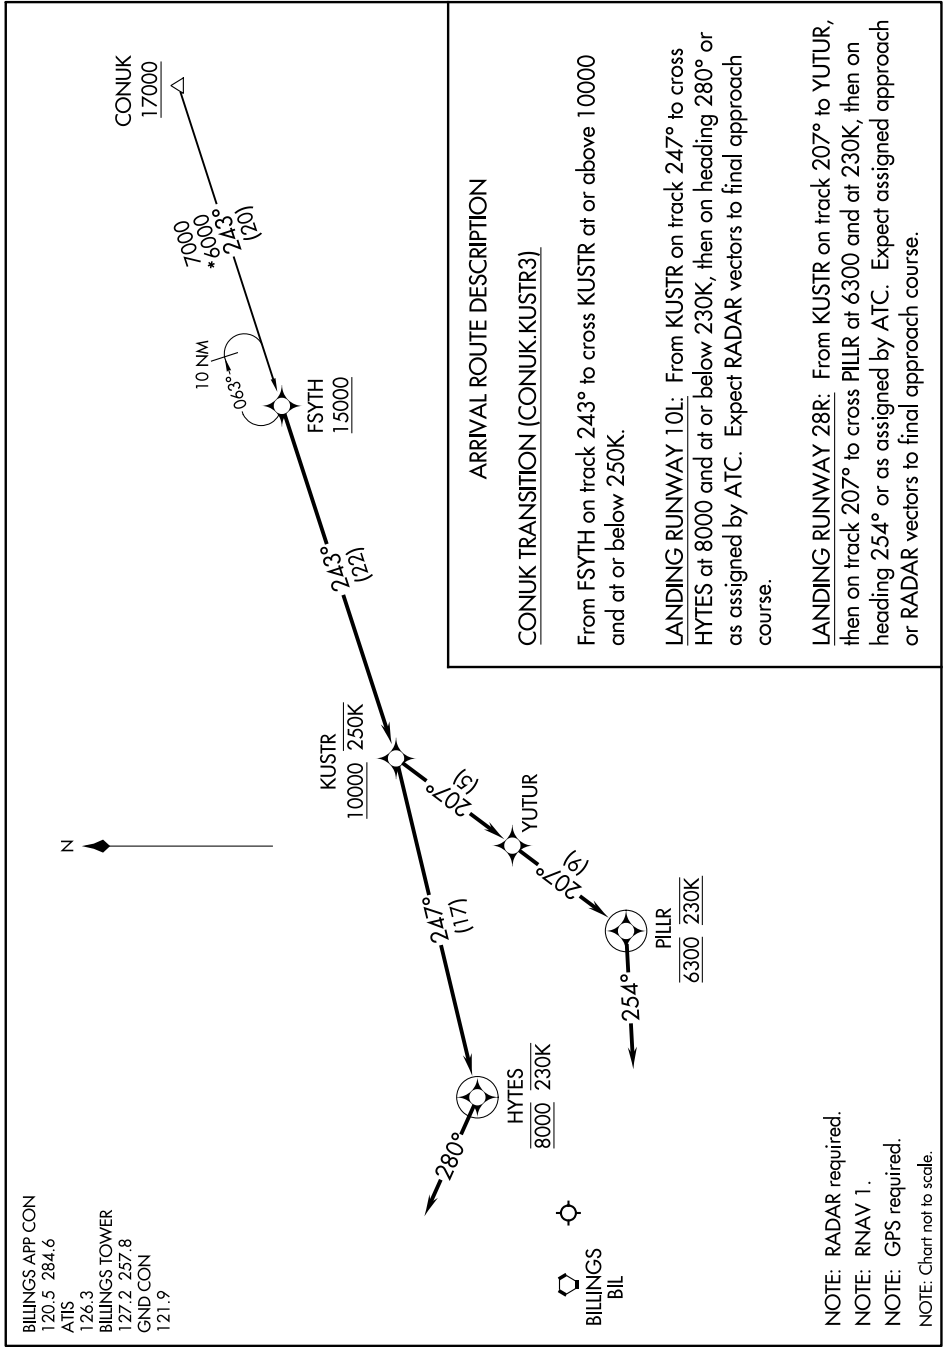

NW-1, 31 OCT 2024 to 28 NOV 2024

BILLINGS APP CON  
120.5 284.6  
ATIS  
126.3  
BILLINGS TOWER  
127.2 257.8  
GND CON  
121.9

BILLINGS  
BIL

NOTE: RADAR required.  
NOTE: RNAV 1.  
NOTE: GPS required.  
NOTE: Chart not to scale.

NW-1, 31 OCT 2024 to 28 NOV 2024