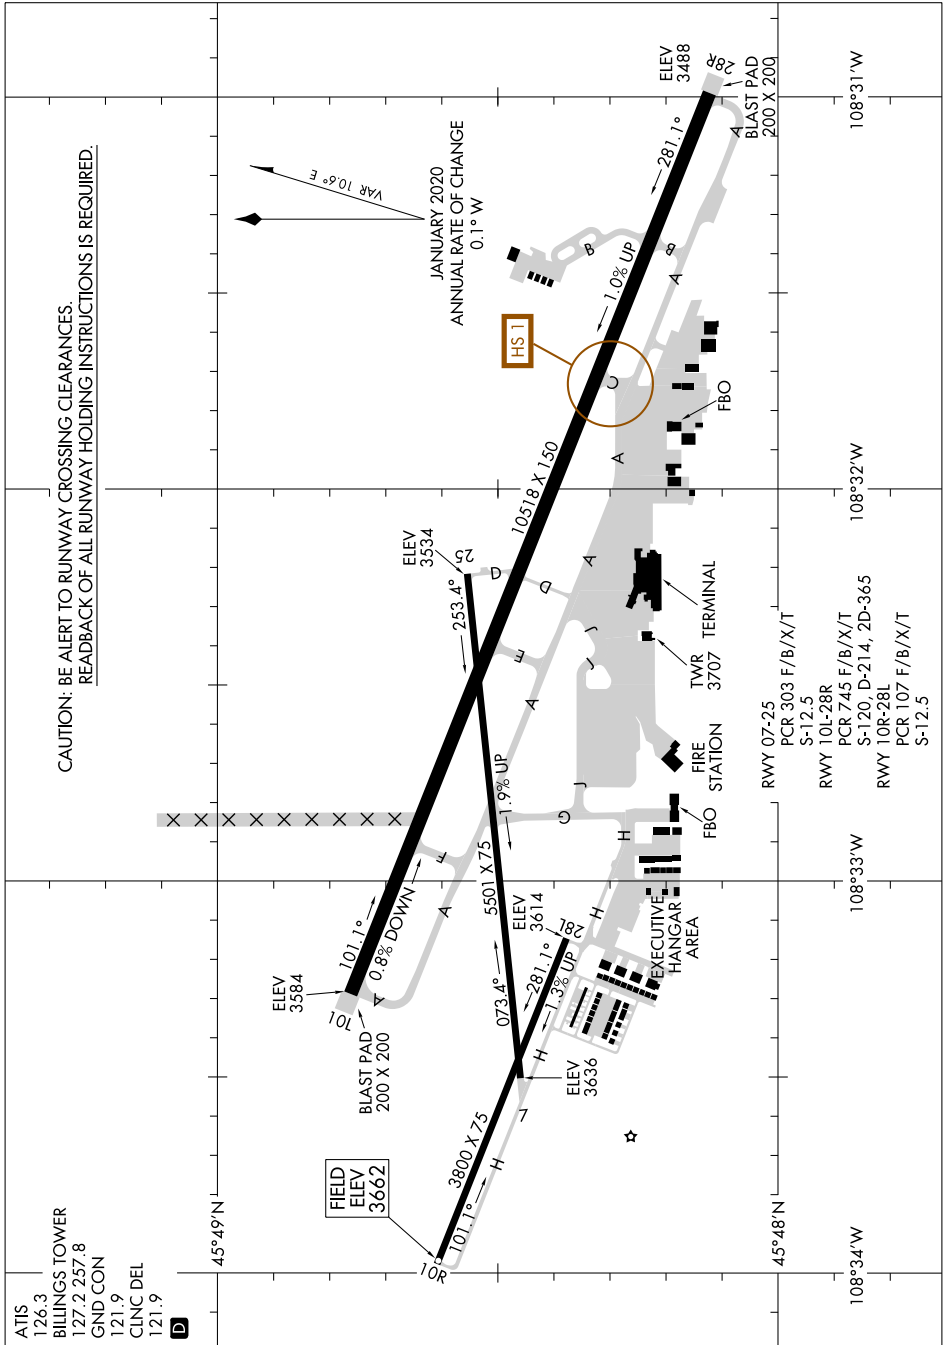

AIRPORT DIAGRAM

AL-48 (FAA)

BILLINGS LOGAN INTL (BIL)

BILLINGS, MONTANA

NW-1, 31 OCT 2024 to 28 NOV 2024

CAUTION: BE ALERT TO RUNWAY CROSSING CLEARANCES.
READBACK OF ALL RUNWAY HOLDING INSTRUCTIONS IS REQUIRED.

ATIS 126.3
 BILLINGS TOWER 127.2 257.8
 GND CON 121.9
 CLNC DEL 121.9

D

AIRPORT DIAGRAM

BILLINGS, MONTANA

BILLINGS LOGAN INTL (BIL)

NW-1, 31 OCT 2024 to 28 NOV 2024