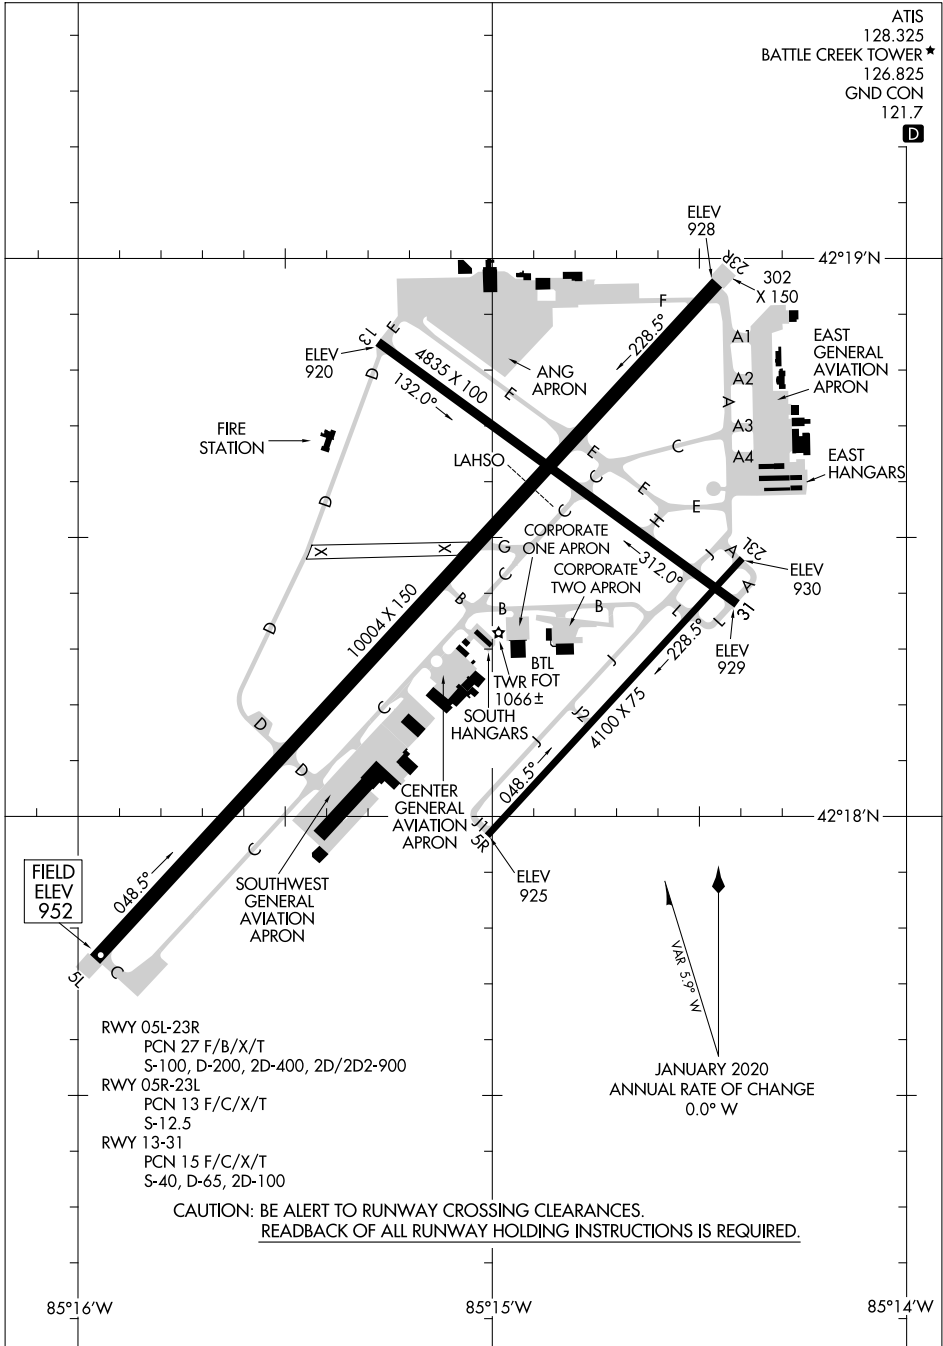

23334

AIRPORT DIAGRAM

BATTLE CREEK EXEC AT KELLOGG FLD (BTL)

AL-41 (FAA)

BATTLE CREEK, MICHIGAN

ATIS 128.325
 BATTLE CREEK TOWER* 126.825
 GND CON 121.7

D

EC-1, 31 OCT 2024 to 28 NOV 2024

EC-1, 31 OCT 2024 to 28 NOV 2024

AIRPORT DIAGRAM

23334

BATTLE CREEK, MICHIGAN

BATTLE CREEK EXEC AT KELLOGG FLD (BTL)