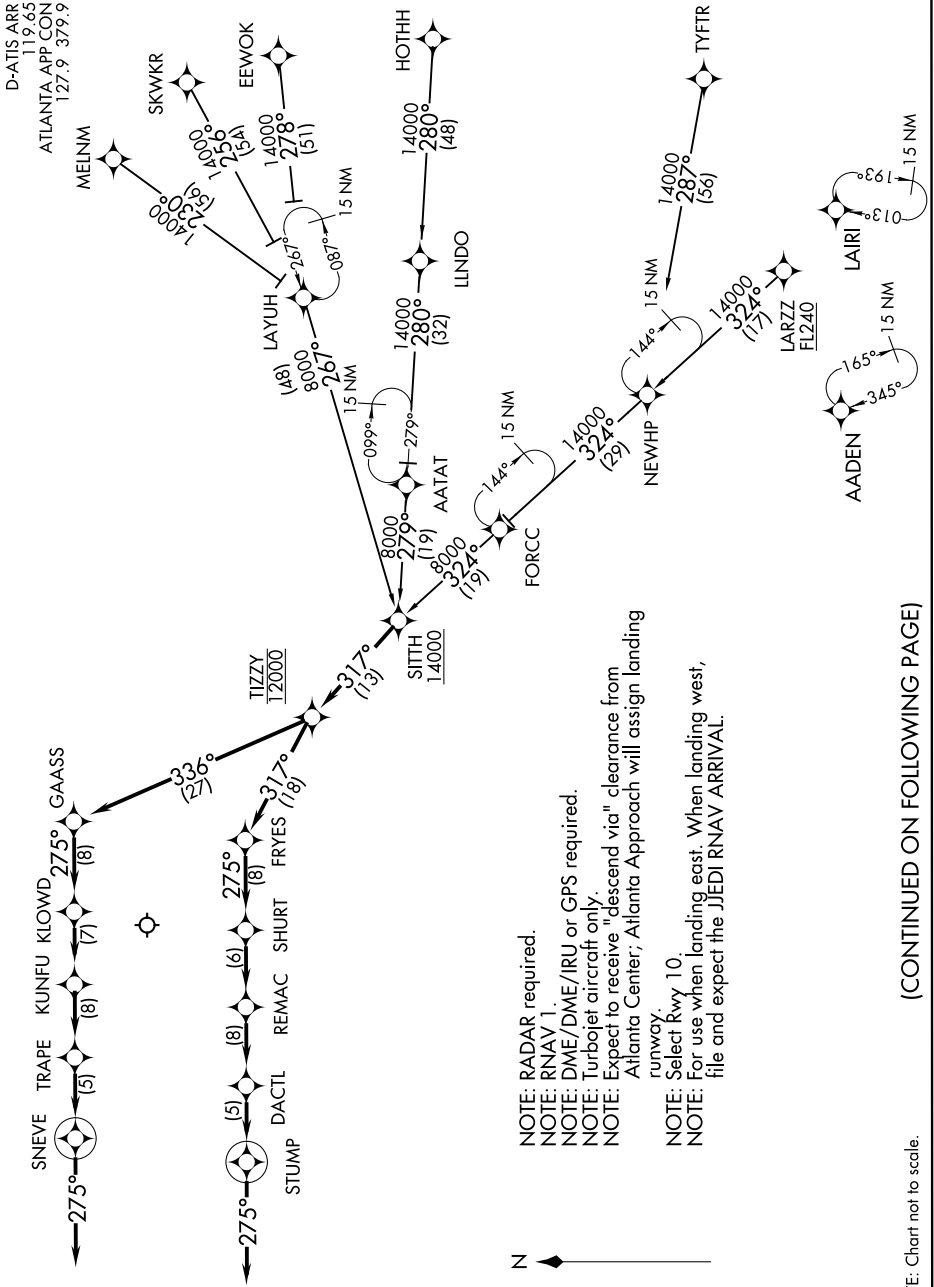

(SITTH.SITTH2) 24305

SITTH TWO ARRIVAL(RNAV)

HARTSFIELD/JACKSON ATLANTA INTL (ATL)
AL-26 (FAA) ATLANTA, GEORGIA

SE-4, 31 OCT 2024 to 28 NOV 2024

NOTE: Chart not to scale.

(CONTINUED ON FOLLOWING PAGE)

SE-4, 31 OCT 2024 to 28 NOV 2024

SITTH TWO ARRIVAL(RNAV)
(SITTH.SITTH2) 01FEB18

HARTSFIELD/JACKSON ATLANTA INTL (ATL)
ATLANTA, GEORGIA