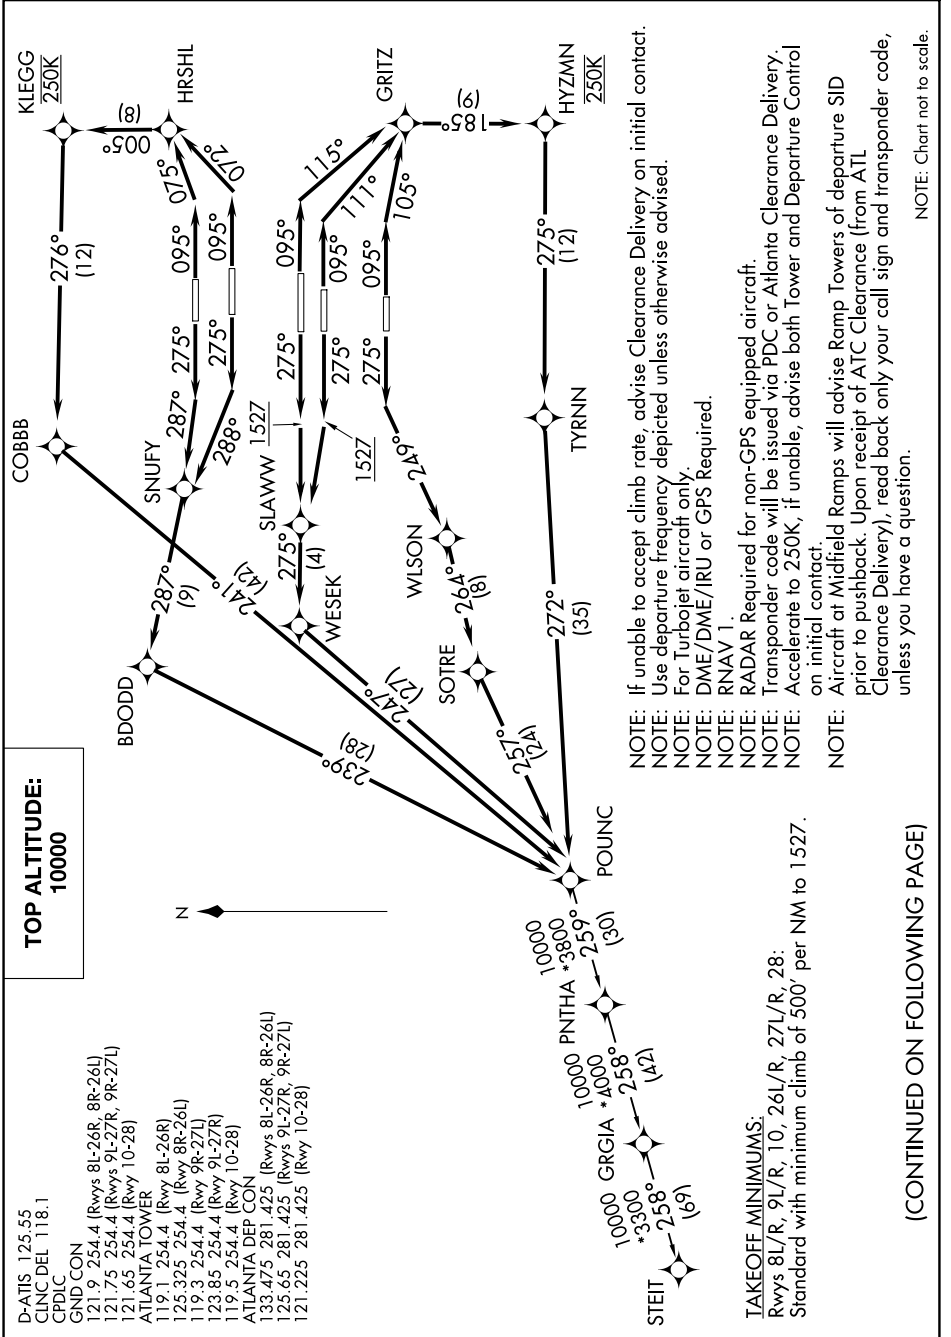

(PONC2.PONC) 24305
PONC TWO DEPARTURE (RNAV)

HARTSFIELD/JACKSON ATLANTA INTL(ATL)
 AL-26 (FAA) ATLANTA, GEORGIA

SE-4, 31 OCT 2024 to 28 NOV 2024

PONC TWO DEPARTURE (RNAV)
 (PONC2.PONC) 10NOV16

HARTSFIELD/JACKSON ATLANTA INTL(ATL)
 ATLANTA, GEORGIA

SE-4, 31 OCT 2024 to 28 NOV 2024