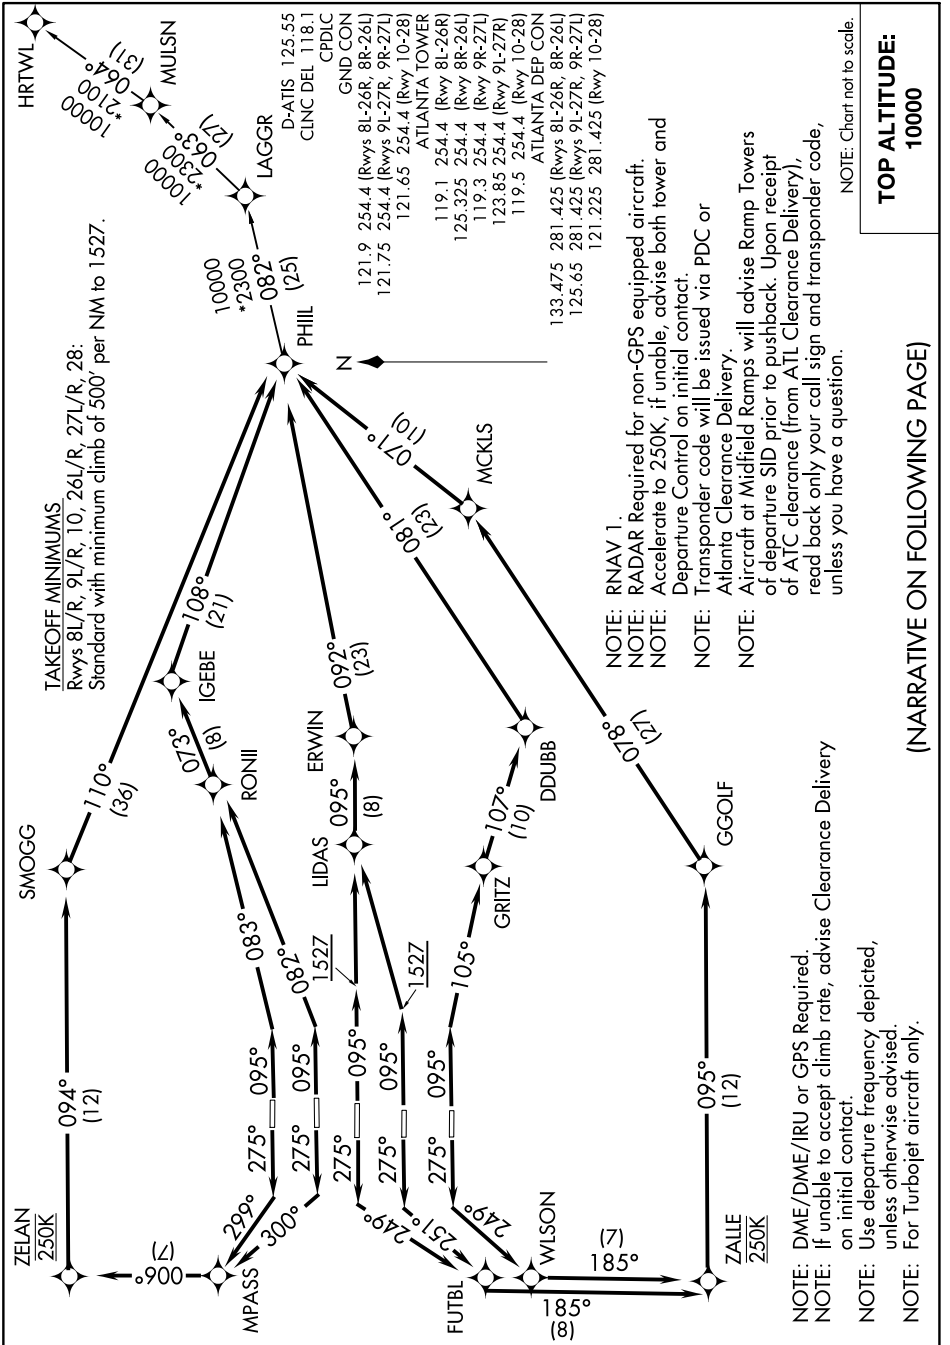

PHIL THREE DEPARTURE (RNAV)

NOTE: Chart not to scale.

TOP ALTITUDE:
10000

(NARRATIVE ON FOLLOWING PAGE)