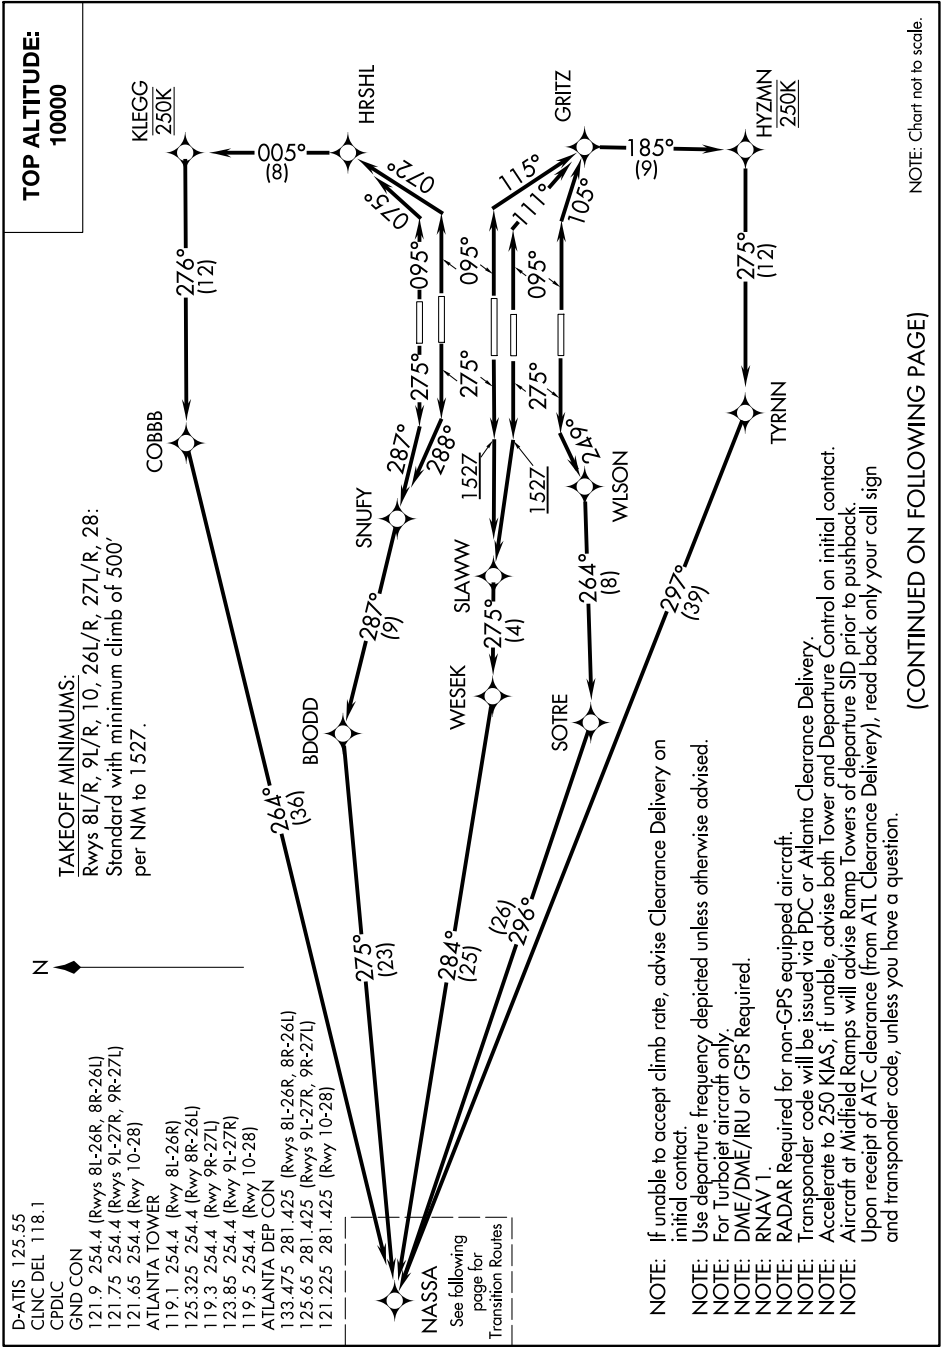

NASSA TWO DEPARTURE (RNAV) Departure Routes

SE-4, 31 OCT 2024 to 28 NOV 2024

(CONTINUED ON FOLLOWING PAGE)

NASSA TWO DEPARTURE (RNAV) Departure Routes

SE-4, 31 OCT 2024 to 28 NOV 2024