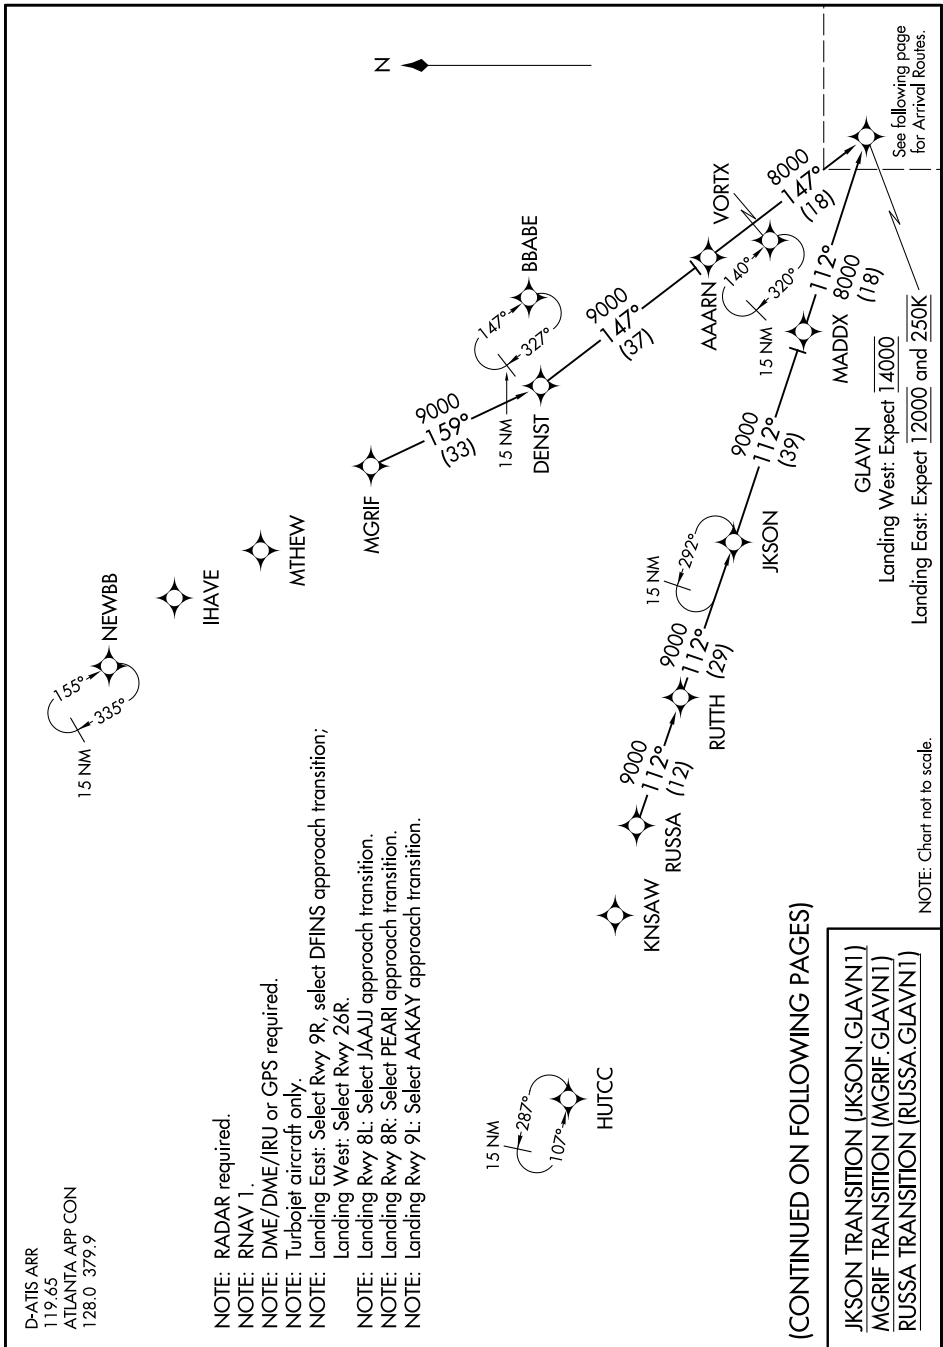

GLAVN ONE ARRIVAL (RNAV) Transition Routes

SE-4, 31 OCT 2024 to 28 NOV 2024

SE-4, 31 OCT 2024 to 28 NOV 2024