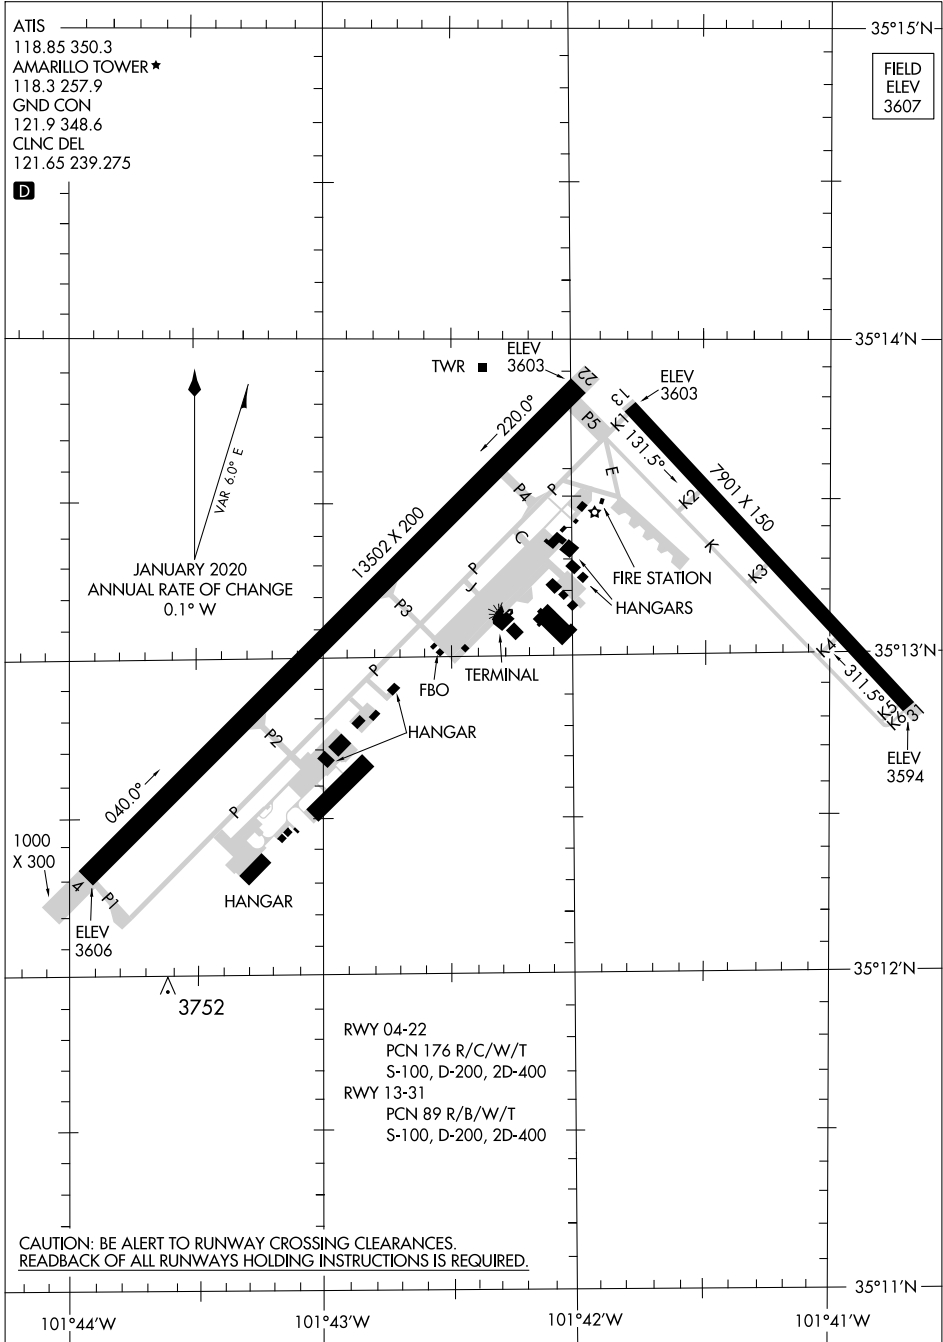

AIRPORT DIAGRAM

RICK HUSBAND AMARILLO INTL (AMA)
AMARILLO, TEXAS

AL-19 (FAA)

SC-2, 31 OCT 2024 to 28 NOV 2024

SC-2, 31 OCT 2024 to 28 NOV 2024

AIRPORT DIAGRAM

RICK HUSBAND AMARILLO INTL (AMA)
AMARILLO, TEXAS