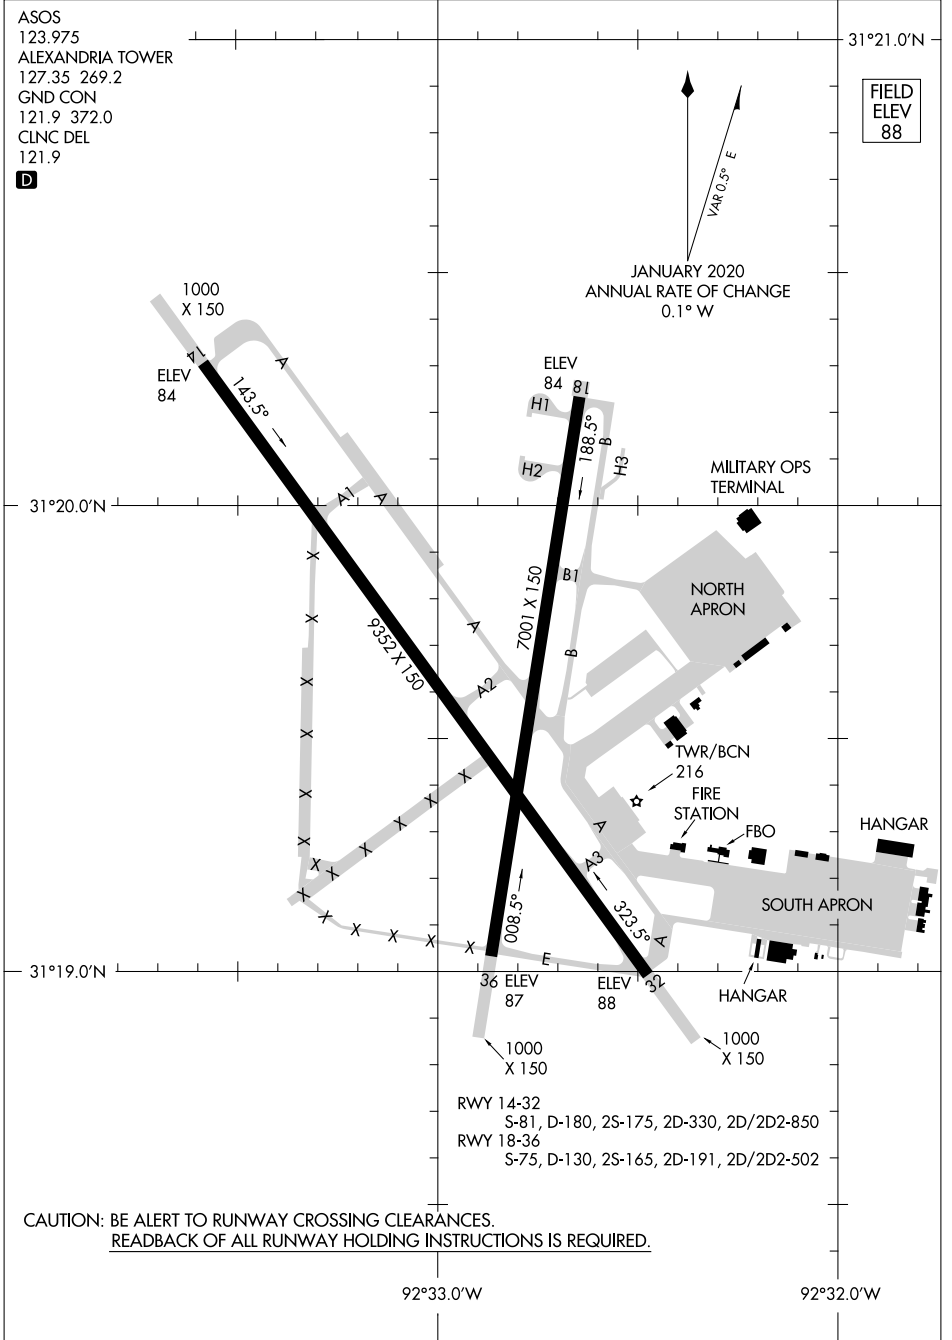

21280

AIRPORT DIAGRAM

AL-13 (FAA)

ALEXANDRIA INTL (AEX)
ALEXANDRIA, LOUISIANA

ASOS
123.975
ALEXANDRIA TOWER
127.35 269.2
GND CON
121.9 372.0
CLNC DEL
121.9

FIELD
ELEV
88

D

VAR 0.5° E
JANUARY 2020
ANNUAL RATE OF CHANGE
0.1° W

SC-4, 18 MAY 2023 to 15 JUN 2023

SC-4, 18 MAY 2023 to 15 JUN 2023

CAUTION: BE ALERT TO RUNWAY CROSSING CLEARANCES.
READBACK OF ALL RUNWAY HOLDING INSTRUCTIONS IS REQUIRED.

92°33.0'W

92°32.0'W

AIRPORT DIAGRAM