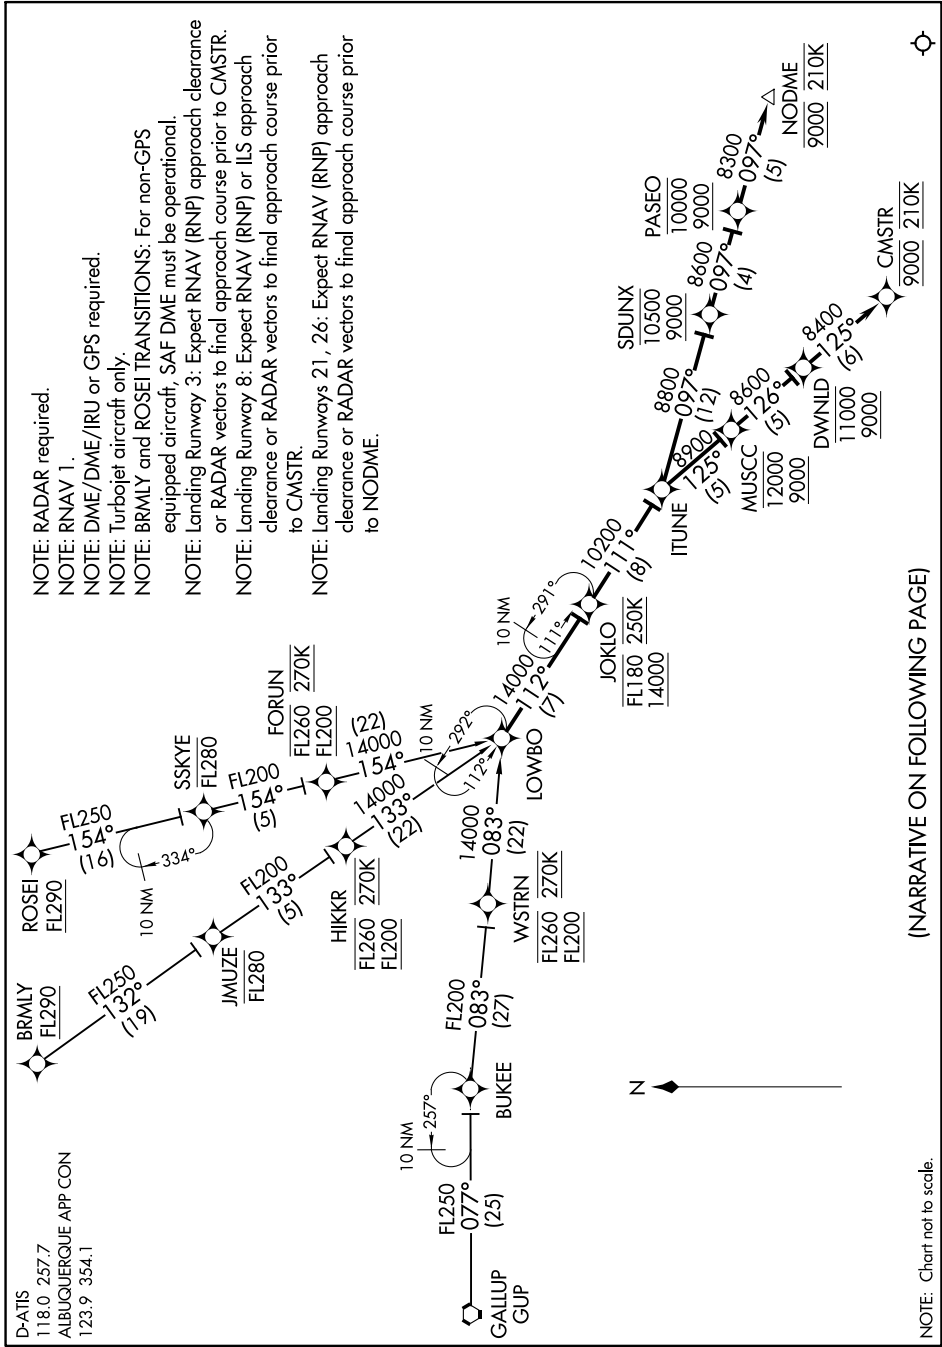

(LOWBO.LOWBO3) 17117

LOWBO THREE ARRIVAL (RNAV)

AL-12 (FAA)

ALBUQUERQUE INTL SUNPORT (ABQ)
ALBUQUERQUE, NEW MEXICO

SW-1, 08 AUG 2024 to 05 SEP 2024

LOWBO THREE ARRIVAL (RNAV)
(LOWBO.LOWBO3) 08JAN15

ALBUQUERQUE, NEW MEXICO
ALBUQUERQUE INTL SUNPORT (ABQ)

(NARRATIVE ON FOLLOWING PAGE)

NOTE: Chart not to scale.

SW-1, 08 AUG 2024 to 05 SEP 2024