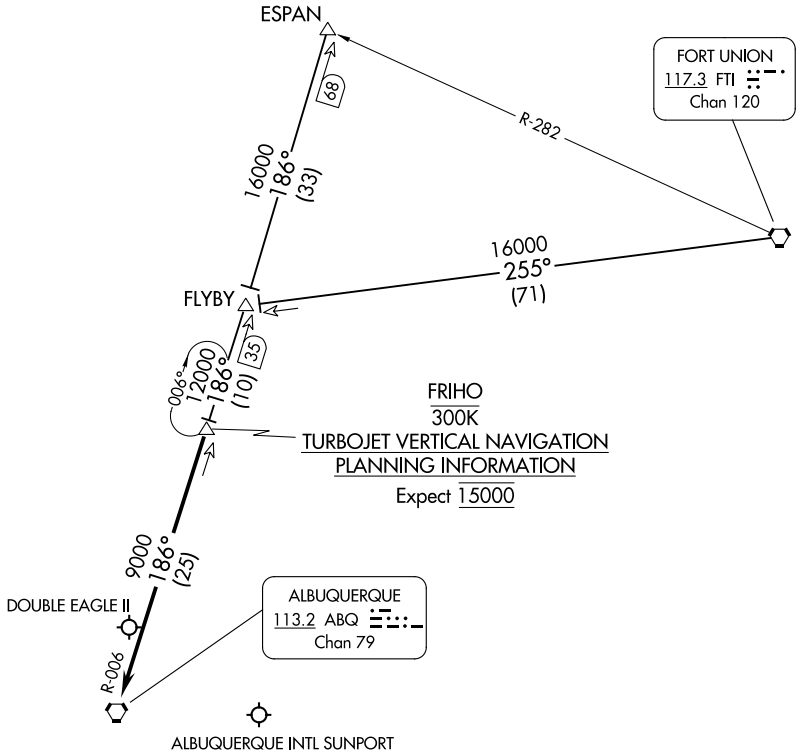

SW-1, 08 AUG 2024 to 05 SEP 2024

SW-1, 08 AUG 2024 to 05 SEP 2024

NOTE: DME required.  
NOTE: Chart not to scale.

ESPAN TRANSITION (ESPAN.FRIHO4): From over ESPAN DME fix via ABQ R-006 to FRIHO DME fix, thence. . . .

FORT UNION TRANSITION (FTI.FRIHO4): From over FTI VORTAC via FTI R-255 and ABQ R-006 to FRIHO DME fix, thence. . . .

. . . .From over FRIHO DME fix via ABQ R-006 to ABQ VORTAC. Expect vectors to final approach course after passing FRIHO DME fix.