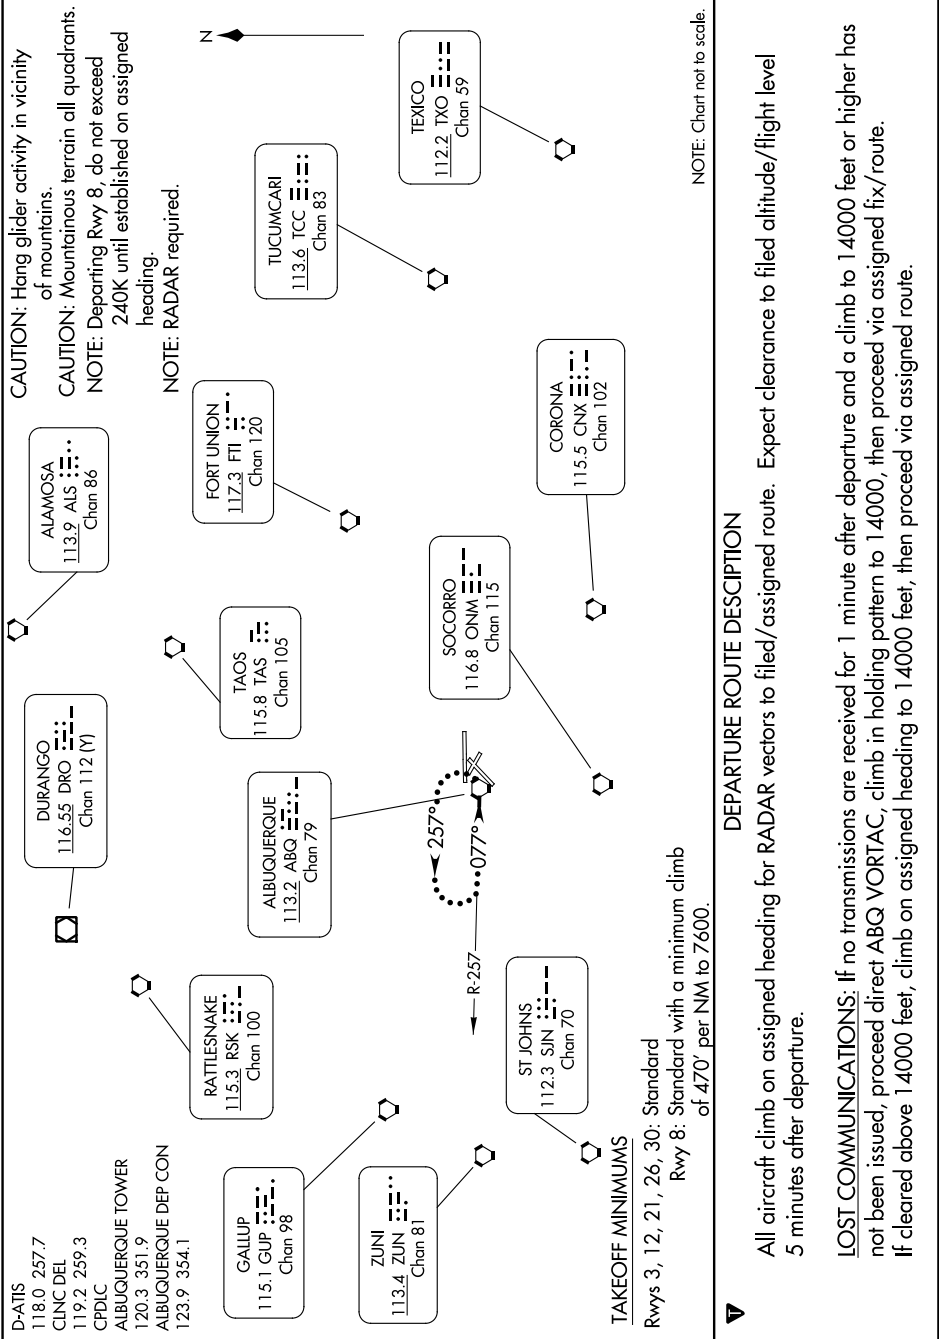

# ALBUQUERQUE THREE DEPARTURE

SW-1, 08 AUG 2024 to 05 SEP 2024

SW-1, 08 AUG 2024 to 05 SEP 2024