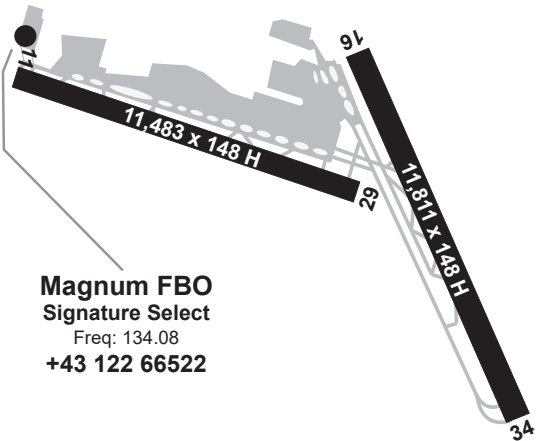

Vienna (LOWW)

Magnum FBO
Signature Select

Freq: 134.08

+43 122 66522