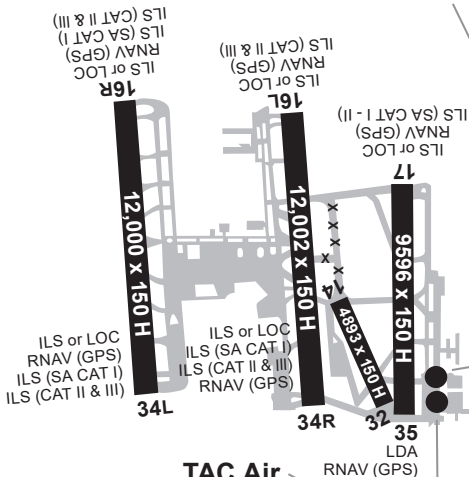

Salt Lake City (SLC)

Atlantic Aviation

ASRI 130.625

385-715-7192

369 N 2370 W

SALT LAKE CITY, UT 84116

TAC Air

ARINC 130.875