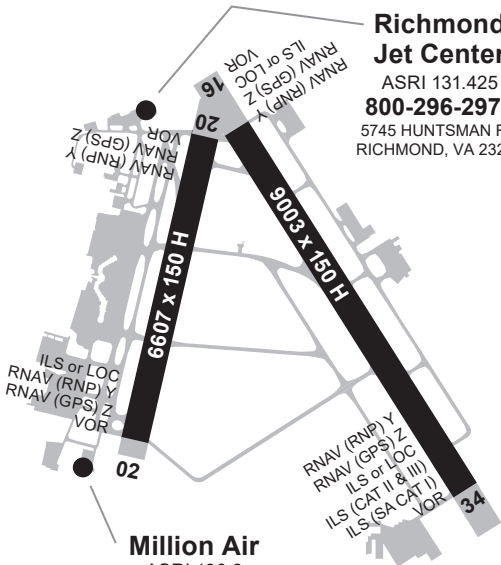

Richmond (RIC)

Richmond Jet Center

ASRI 131.425

800-296-2973

5745 HUNTSMAN RD
RICHMOND, VA 23250

Million Air

ASRI 130.3

804-222-3700

400 PORTUGEE RD
RICHMOND, VA 23250