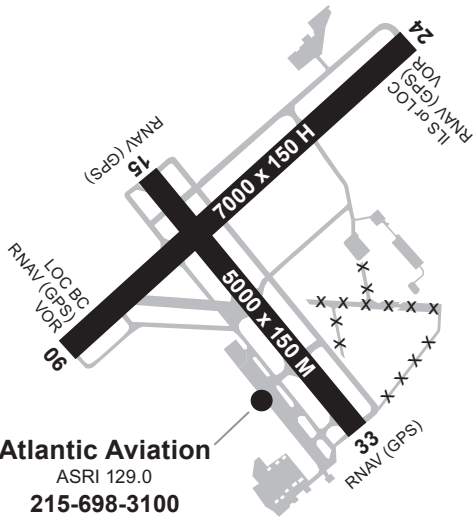

Philadelphia (PNE)

Atlantic Aviation

ASRI 129.0

215-698-3100

9800 ASHTON RD
PHILADELPHIA, PA 19114