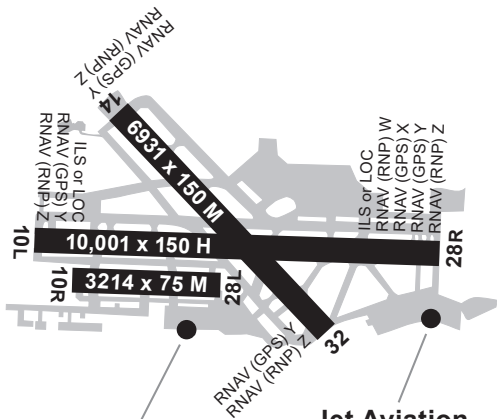

West Palm Beach (PBI)

Atlantic Aviation

ASRI 131.425

866-450-6724

3800 SOUTHERN BLVD
WEST PALM BEACH, FL 33406

Jet Aviation Air Elite

ASRI 130.375

800-538-0724

1515 PERIMETER RD
WEST PALM BEACH, FL 33406