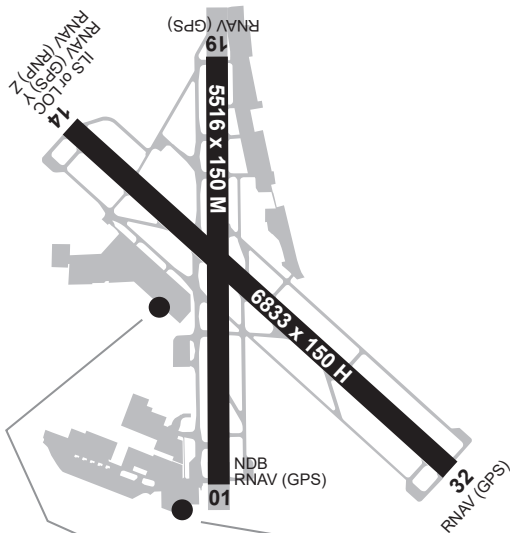

Farmingdale (FRG)

Signature Select at Republic Jet Center North

ARINC 131.40

631-881-9520

7160 REPUBLIC AIRPORT
FARMINGDALE, NY 11735

Atlantic Aviation

ASRI 129.0

631-752-9022