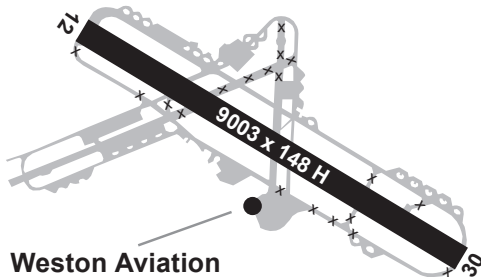

Newquay (EGHQ)

Weston Aviation

Freq: 122.05

+44 1637 860551