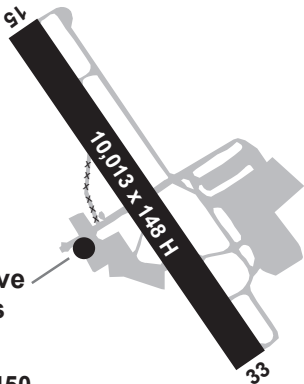

# Birmingham (EGBB)

**XLR Executive  
Jet Centres**

**Air Elite**

Freq: 131.585

**+44 121 663 1450**