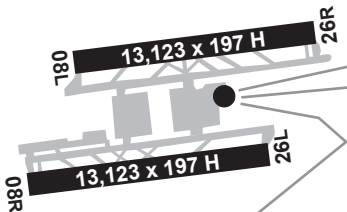

Munich (EDDM)

MAS Munich Aviation Services

Freq: 131.615

+49 89 973 379220

ExecuJet Europe

Freq: 130.65

+49 89 975 95800

Jet Aviation

Freq: 131.405

+49 89 975 97440

H24 +49 160 216 7437