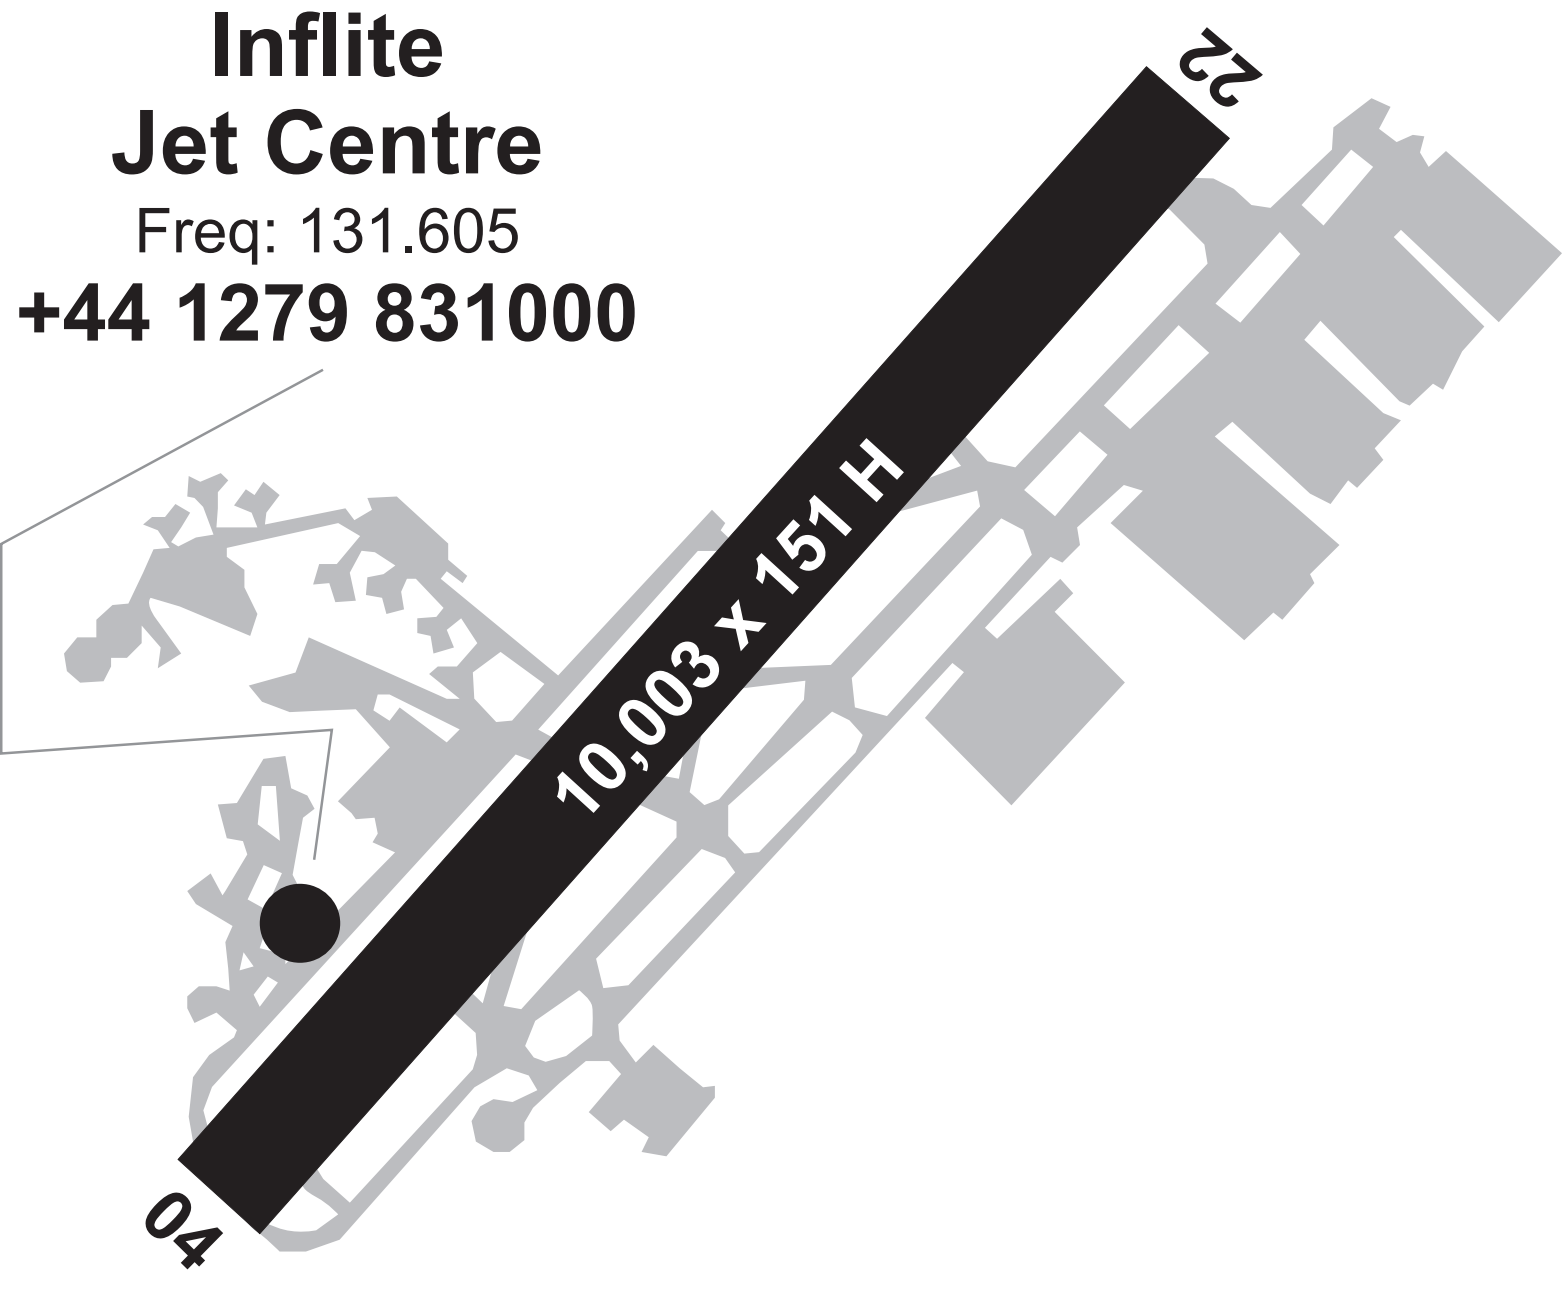

Inflite Jet Centre

Freq: 131.605

+44 1279 831000

10,003 x 151 H

04

22