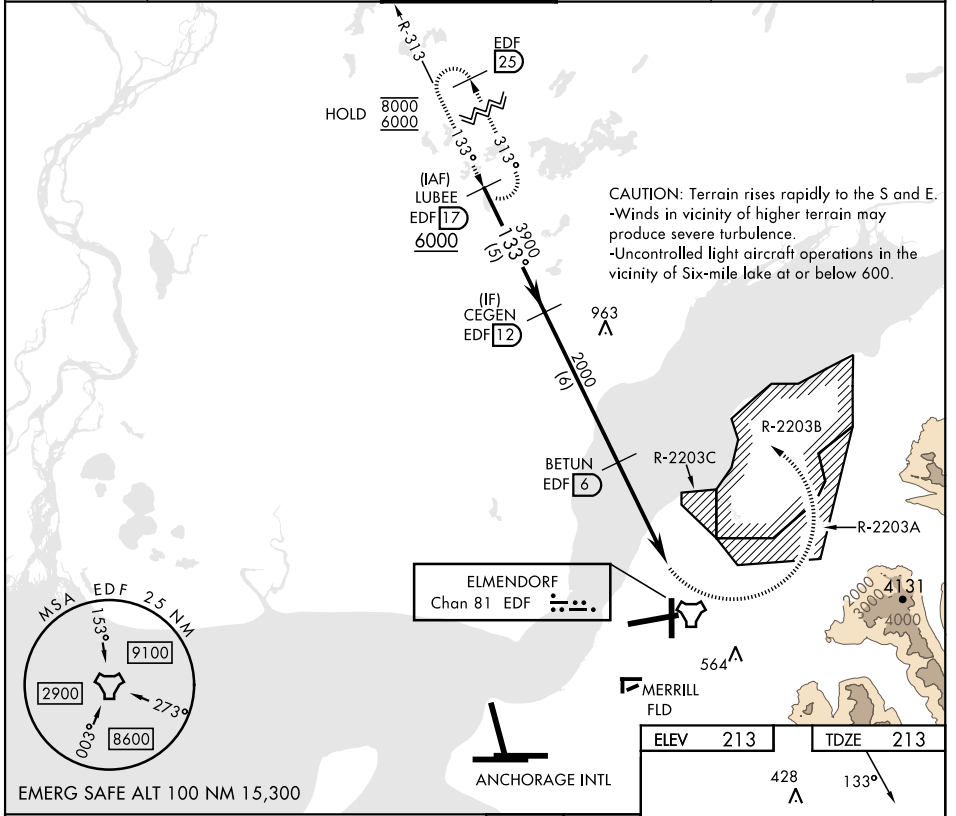

TACAN Z RWY 16

TACAN Chan 81	EDF 81	APCH CRS 133°	Rwy Idg 7493 TDZE 213 Arprt Elev 213	[USAF]	ELMENDORF AFB (PAED)
----------------------	---------------	----------------------	---	--------	----------------------

▽ * Circling not authorized SW of Rwy 6 and 34.
 Visibility reduction by Helicopters NA.
 MISSED APPROACH: Climbing left turn to 6000 via EDF TACAN R-313 to LUBEE and hold. Continue climb-in-hold to 6000.

ATIS ★ 124.3 273.5	ANCHORAGE APP CON 118.6 290.5 (N) 123.8 259.3 (S)	TOWER 127.2 352.05	GND CON 121.8 275.8	CLNC DEL 128.8 306.925	PAR
------------------------------	---	------------------------------	-------------------------------	----------------------------------	-----

CATEGORY	A	B	C	D
S-16	740-1	527 (600-1)	740-1½	527 (600-1½)
CIRCLING *	840-1	627 (700-1)	920-2 707 (800-2)	1020-2½ 807 (900-2½)

TACAN Z RWY 16

AK, 31 OCT 2024 to 26 DEC 2024

AK, 31 OCT 2024 to 26 DEC 2024