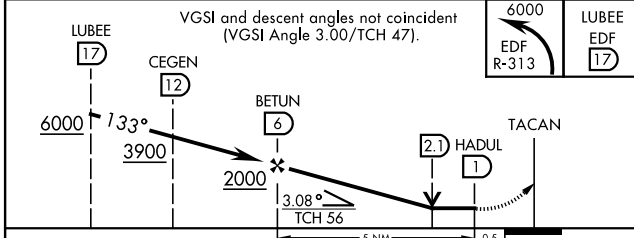

TACAN Z RWY 16

TACAN Chan 81	EDF 81	APCH CRS 133°	Rwy Idg 7493 TDZE 213 Arprt Elev 213	[USAF]	ELMENDORF AFB (PAED)
----------------------	---------------	----------------------	---	--------	----------------------

▽ * Circling not authorized SW of Rwy 6 and 34.
 Visibility reduction by Helicopters NA.
 MISSED APPROACH: Climbing left turn to 6000 via EDF TACAN R-313 to LUBEE and hold. Continue climb-in-hold to 6000.

ATIS ★ 124.3 273.5	ANCHORAGE APP CON 118.6 290.5 (N) 123.8 259.3 (S)	TOWER 127.2 352.05	GND CON 121.8 275.8	CLNC DEL 128.8 306.925	PAR
------------------------------	---	------------------------------	-------------------------------	----------------------------------	-----

CATEGORY	A	B	C	D
S-16	740-1	527 (600-1)	740-1½	527 (600-1½)
CIRCLING *	840-1	627 (700-1)	920-2 707 (800-2)	1020-2½ 807 (900-2½)

TACAN Z RWY 16

AK, 31 OCT 2024 to 26 DEC 2024

AK, 31 OCT 2024 to 26 DEC 2024