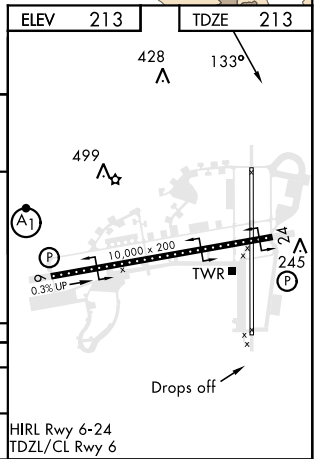

TACAN Z RWY 16

TACAN Chan 81	EDF 81	APCH CRS 133°	Rwy Idg 7493 TDZE 213 Arprt Elev 213	[USAF]	ELMENDORF AFB (PAED)
----------------------	---------------	----------------------	---	--------	----------------------

▽ * Circling not authorized SW of Rwy 6 and 34.
 Visibility reduction by Helicopters NA.
 MISSED APPROACH: Climbing left turn to 6000 via EDF TACAN R-313 to LUBEE and hold. Continue climb-in-hold to 6000.

ATIS ★ 124.3 273.5	ANCHORAGE APP CON 118.6 290.5 (N) 123.8 259.3 (S)	TOWER 127.2 352.05	GND CON 121.8 275.8	CLNC DEL 128.8 306.925	PAR
------------------------------	---	------------------------------	-------------------------------	----------------------------------	-----

CATEGORY	A	B	C	D
S-16	740-1	527 (600-1)	740-1½	527 (600-1½)
CIRCLING *	840-1	627 (700-1)	920-2 707 (800-2)	1020-2½ 807 (900-2½)

TACAN Z RWY 16

AK, 31 OCT 2024 to 26 DEC 2024

AK, 31 OCT 2024 to 26 DEC 2024