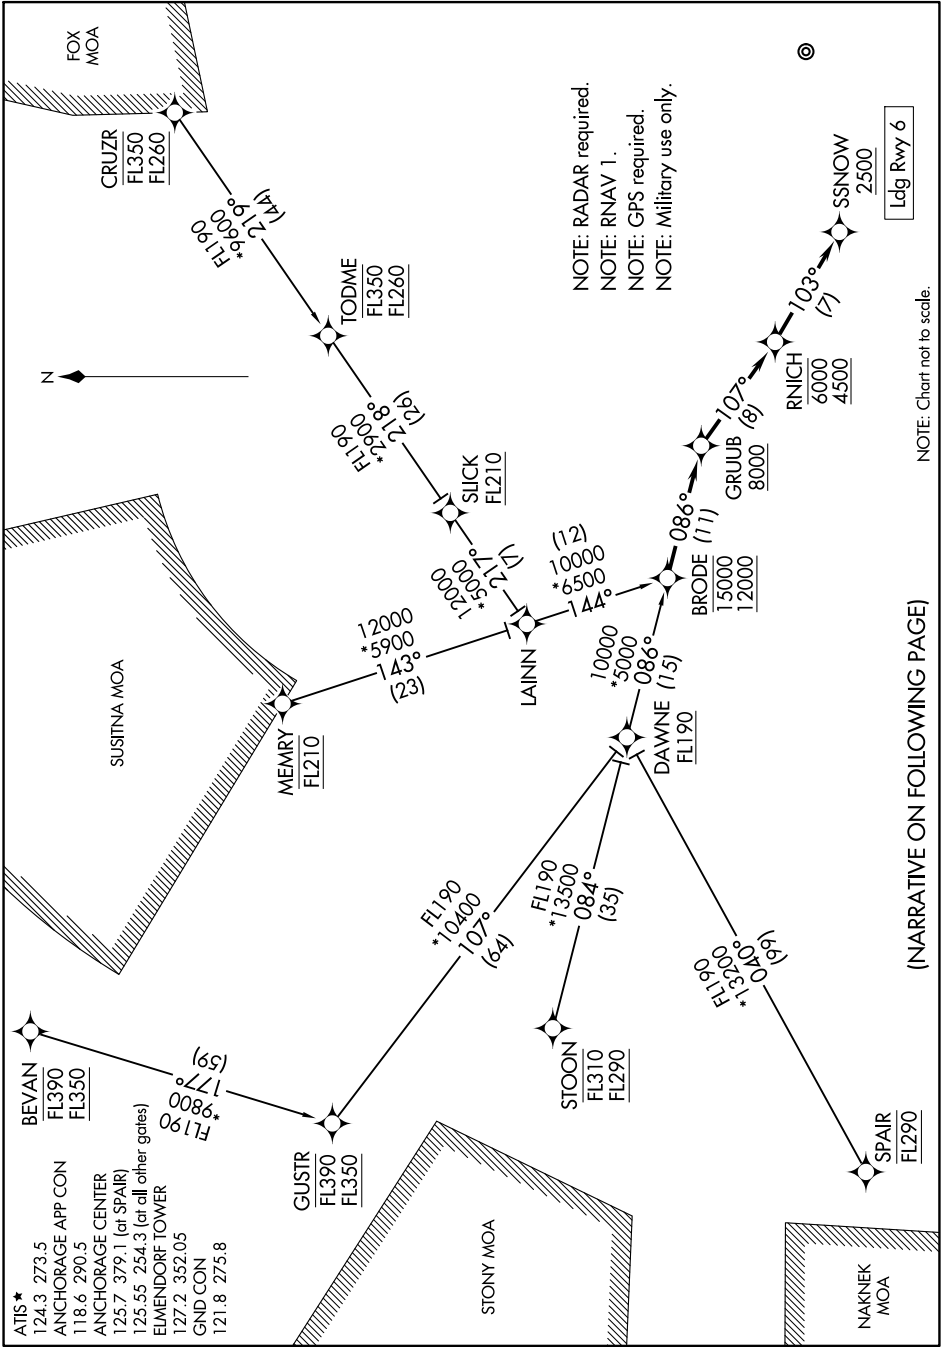

(BRODE.GRUUB1) 19115

# GRUUB ONE ARRIVAL (RNAV)

AL-1196 (FAA)

ELMENDORF AFB (PAED)  
ANCHORAGE, ALASKA

AK, 31 OCT 2024 to 26 DEC 2024

NOTE: RADAR required.  
 NOTE: RNAV 1.  
 NOTE: GPS required.  
 NOTE: Military use only.

NOTE: Chart not to scale.

(NARRATIVE ON FOLLOWING PAGE)

AK, 31 OCT 2024 to 26 DEC 2024

# GRUUB ONE ARRIVAL (RNAV)

(BRODE.GRUUB1) 08NOV18

ANCHORAGE, ALASKA  
ELMENDORF AFB (PAED)