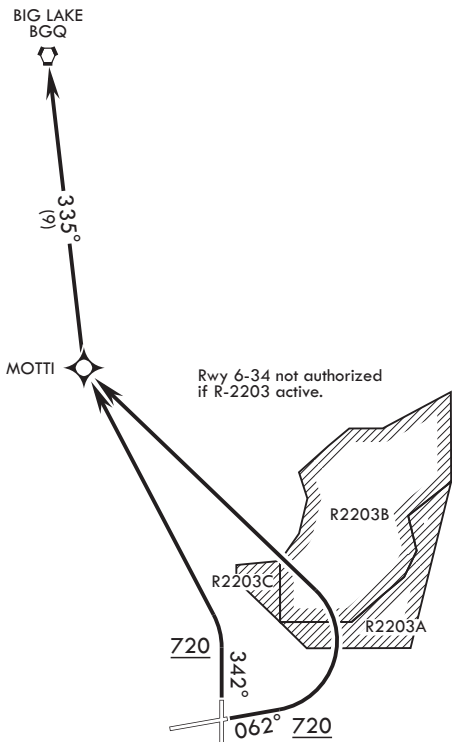

ELMENDORF THREE DEPARTURE (RNAV) (MOTTI3.BGQ)

ANCHORAGE, ALASKA

ATIS * 124.3 273.5
 CLNC DEL 128.8 306.925
 GND CON 121.8 275.8
 TOWER 127.2 352.05
 ANCHORAGE APP CON/DEP CON
 118.6 290.5

RNAV1 - GPS
 RADAR required for non-GPS equipped aircraft.

DEPARTURE ROUTE DESCRIPTION

TAKEOFF RWY 6: Climb heading 062° to 720, then turn left direct MOTTI, thence via 335° track to BGQ VORTAC at assigned altitude.

TAKEOFF RWY 34: Climb heading 342° to 720, then turn left direct MOTTI, thence via 335° track to BGQ VORTAC at assigned altitude.

ELMENDORF THREE DEPARTURE (RNAV) (MOTTI3.BGQ)

ANCHORAGE, ALASKA
ELMENDORF AFB (PAED)